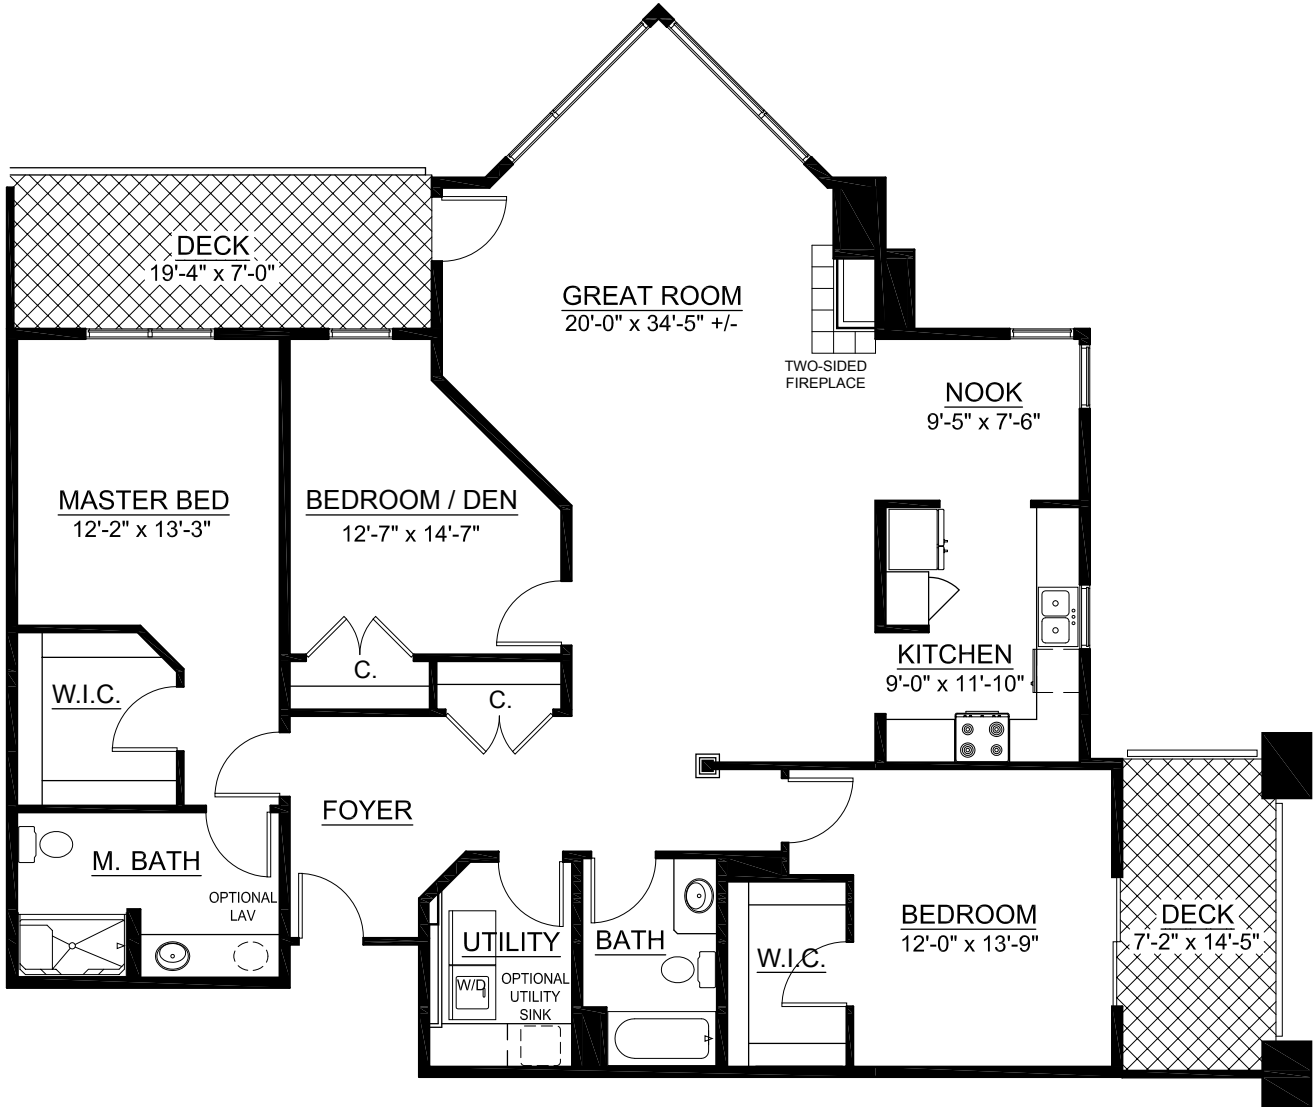

Cliff Lodge Homes

Plan A1
 1,871 sq. ft.
 3 Bedroom | 2 Bath

For illustration purposes only. Square footage, actual room sizes, and features may vary. See construction documents.

- HOMES**
- 98
 - 99
 - 198
 - 199
 - 298
 - 299