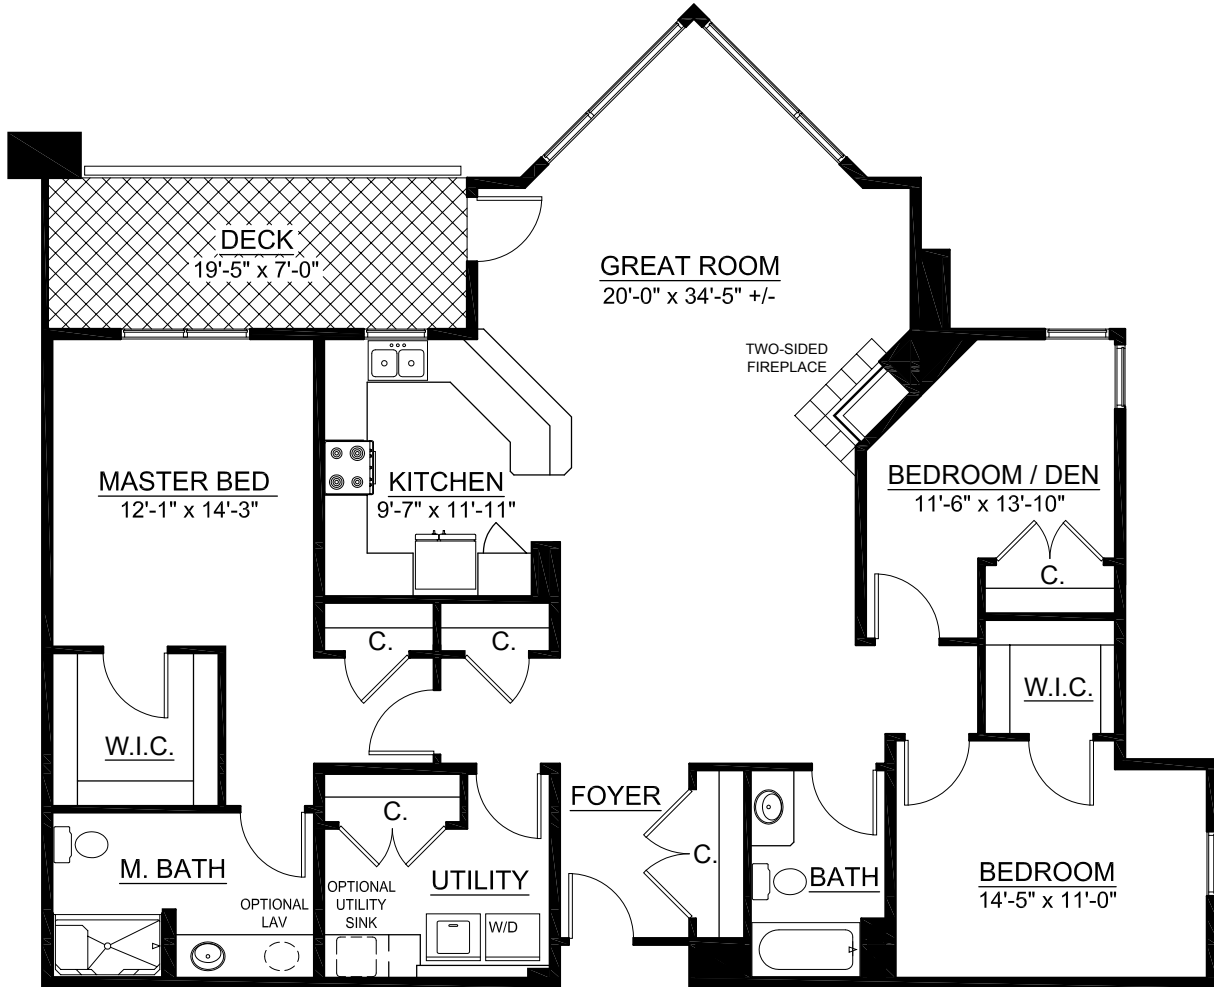

For illustration purposes only. Square footage, actual room sizes, and features may vary. See construction documents.

HOME
180

Touchmark at Mt. Bachelor Village

19800 SW Touchmark Way | Bend, OR 97702 | 541-383-1414 | 888-231-1113 | TouchmarkBend.com