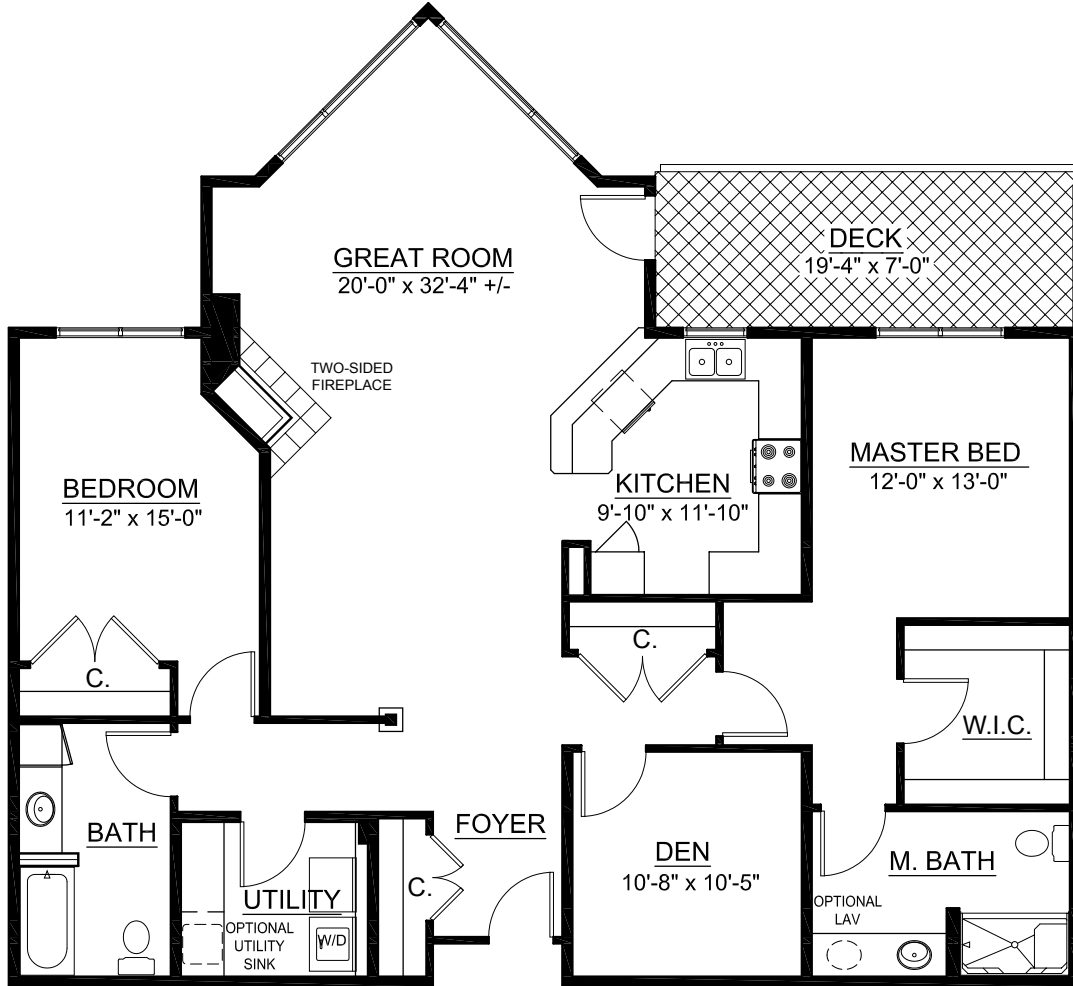

Cliff Lodge Homes

Resort Retirement Living

Plan B1

1,693 sq. ft.

2 Bedroom | Den | 2 Bath

For illustration purposes only. Square footage, actual room sizes, and features may vary. See construction documents.