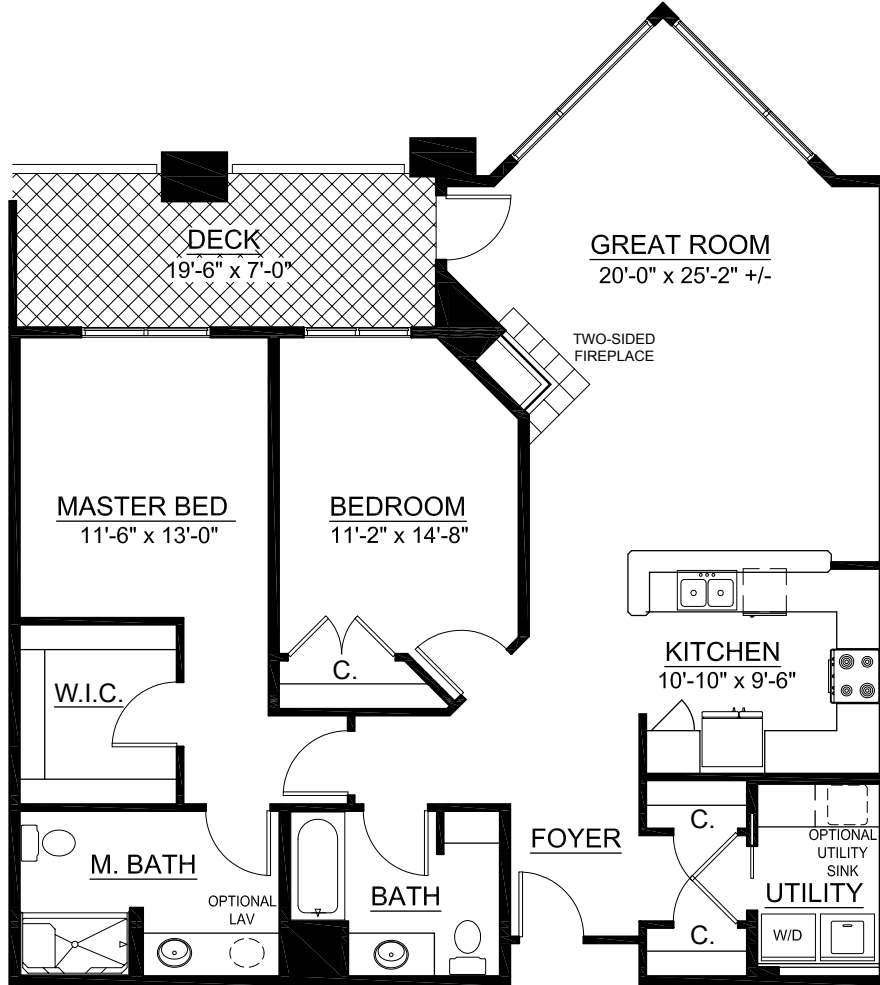

## Plan C1

1,434 sq. ft.

2 Bedroom | 2 Bath

For illustration purposes only. Square footage, actual room sizes, and features may vary. See construction documents.