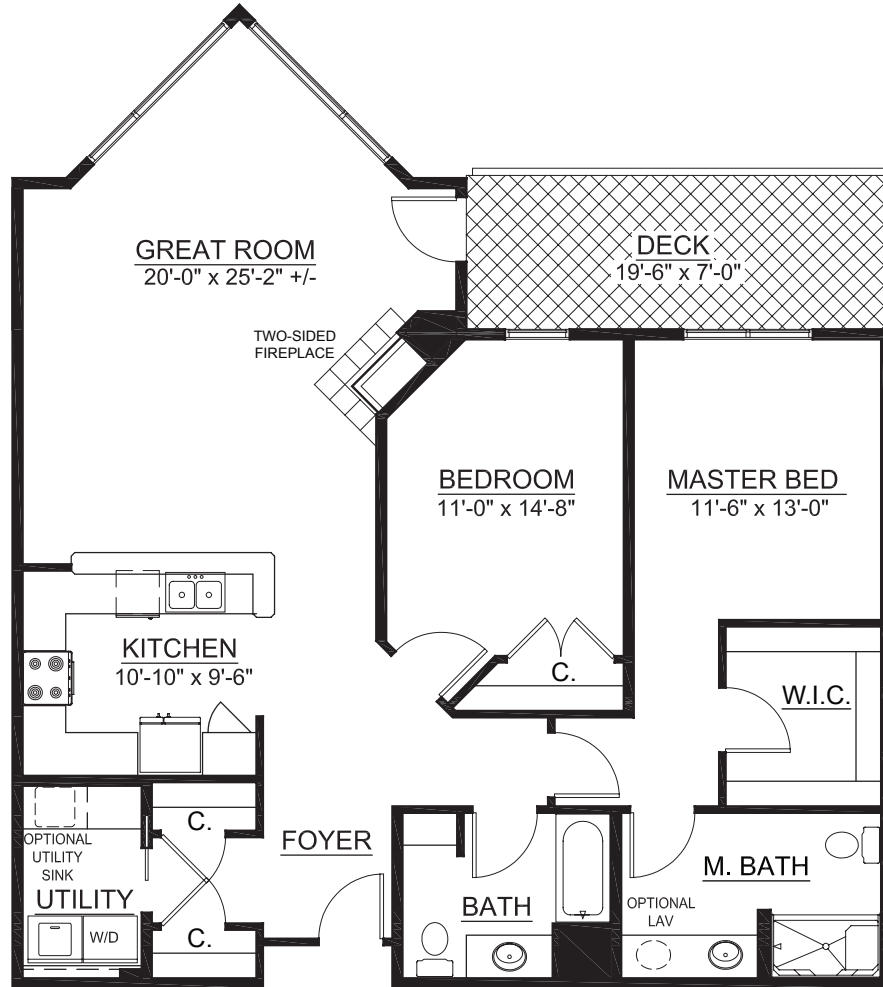

For illustration purposes only. Square footage, actual room sizes, and features may vary. See construction documents.

Touchmark at Mt. Bachelor Village

19800 SW Touchmark Way | Bend, OR 97702 | 541-383-1414 | 888-231-1113 | TouchmarkBend.com