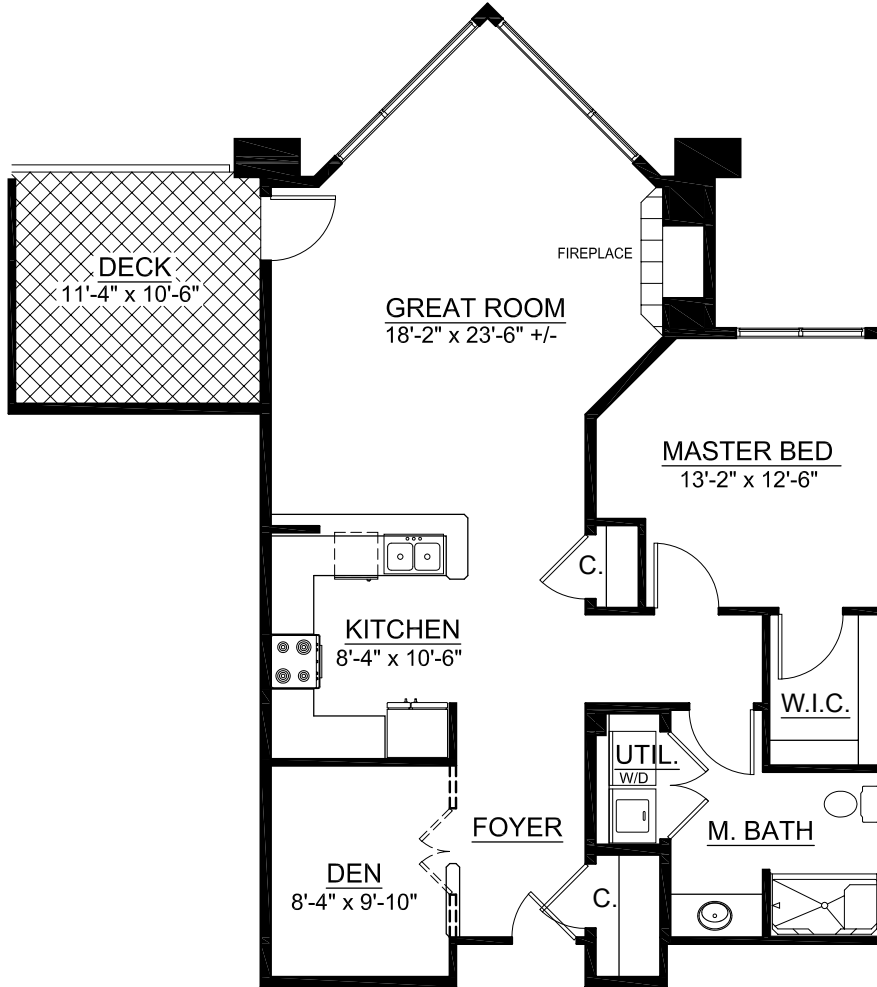

For illustration purposes only. Square footage, actual room sizes, and features may vary. See construction documents.

HOMES

- 97
- 183
- 197
- 283
- 297
- 383

Touchmark at Mt. Bachelor Village

19800 SW Touchmark Way | Bend, OR 97702 | 541-383-1414 | 888-231-1113 | TouchmarkBend.com