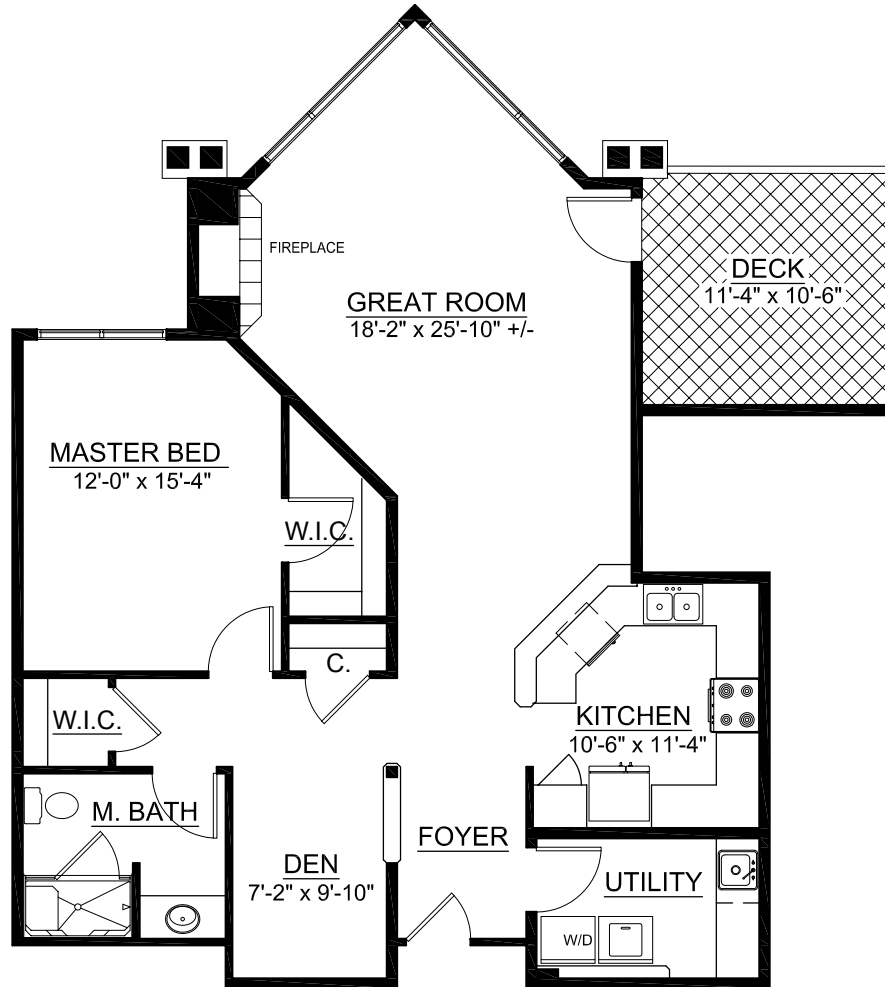

For illustration purposes only. Square footage, actual room sizes, and features may vary. See construction documents.

HOMES
397
483

Touchmark at Mt. Bachelor Village

19800 SW Touchmark Way | Bend, OR 97702 | 541-383-1414 | 888-231-1113 | TouchmarkBend.com