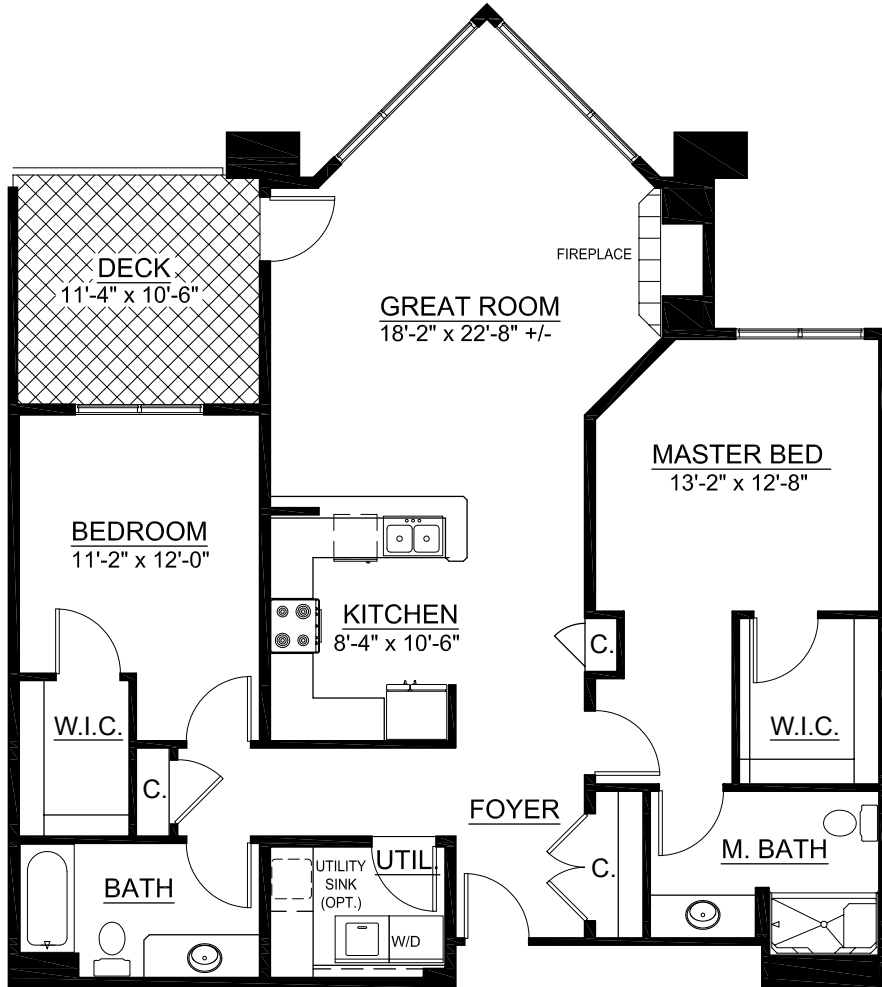

# Cliff Lodge Homes

Resort Retirement Living

**Plan E**  
 1,378 sq. ft.  
 2 Bedroom | 2 Bath

For illustration purposes only. Square footage, actual room sizes, and features may vary. See construction documents.

**HOMES**

- 95
- 185
- 195
- 285
- 295
- 385
- 395
- 485