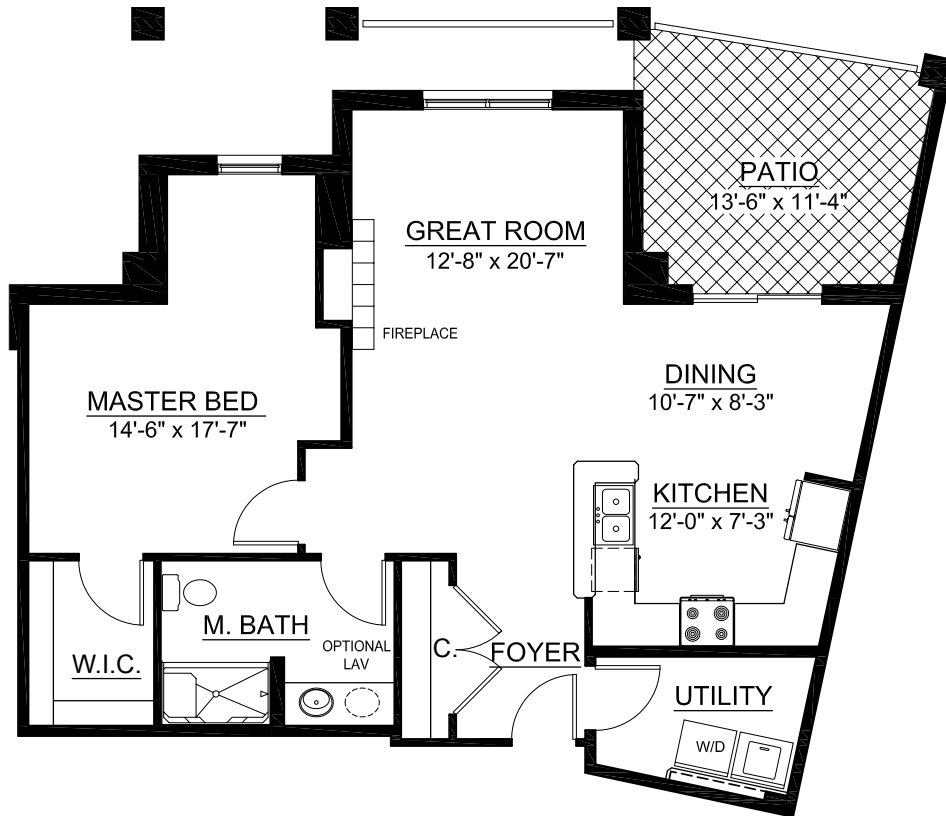

For illustration purposes only. Square footage, actual room sizes, and features may vary. See construction documents.

HOMES
 88
 90

Touchmark at Mt. Bachelor Village

19800 SW Touchmark Way | Bend, OR 97702 | 541-383-1414 | 888-231-1113 | TouchmarkBend.com