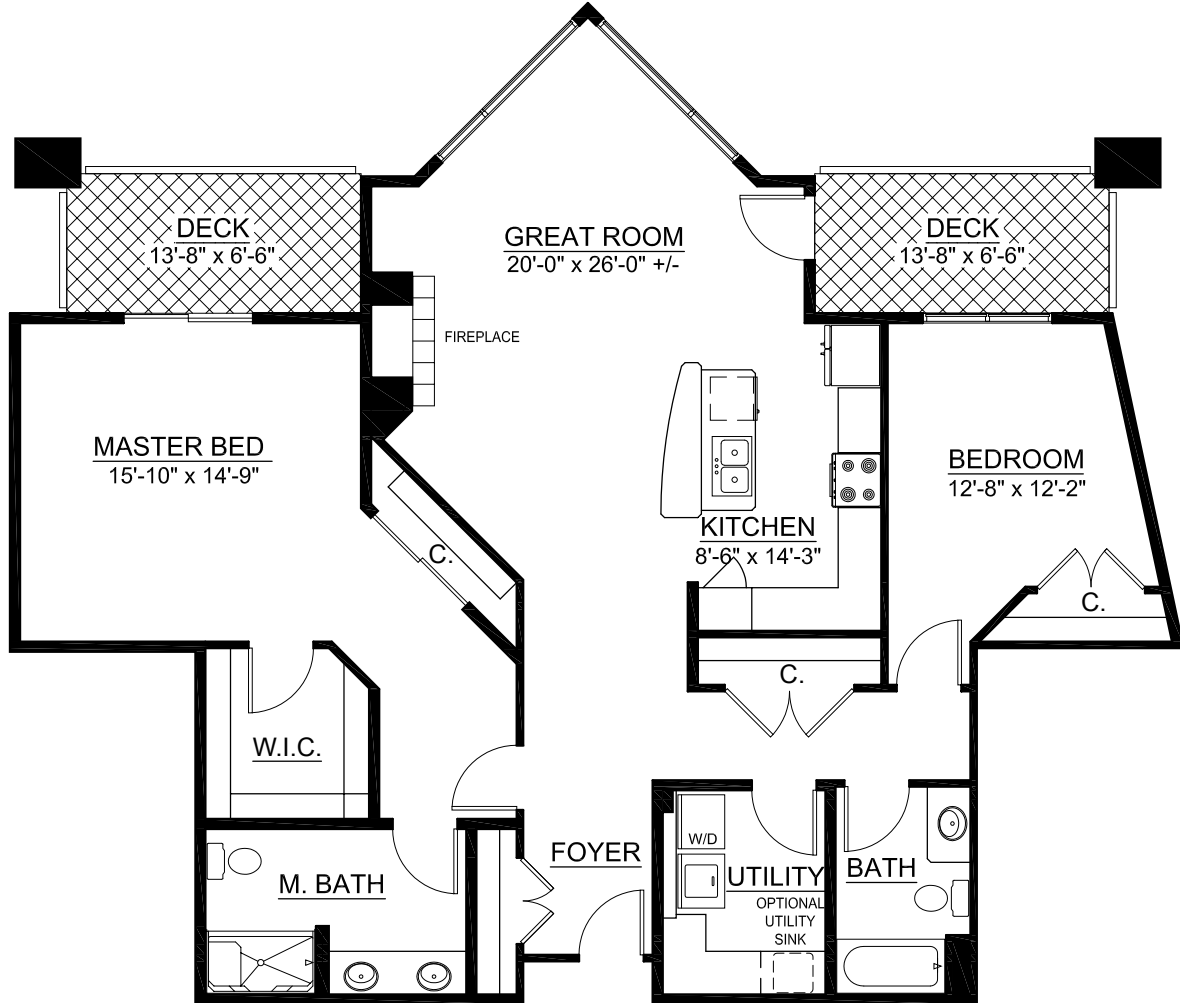

For illustration purposes only. Square footage, actual room sizes, and features may vary. See construction documents.

HOMES
291
391

Touchmark at Mt. Bachelor Village

19800 SW Touchmark Way | Bend, OR 97702 | 541-383-1414 | 888-231-1113 | TouchmarkBend.com