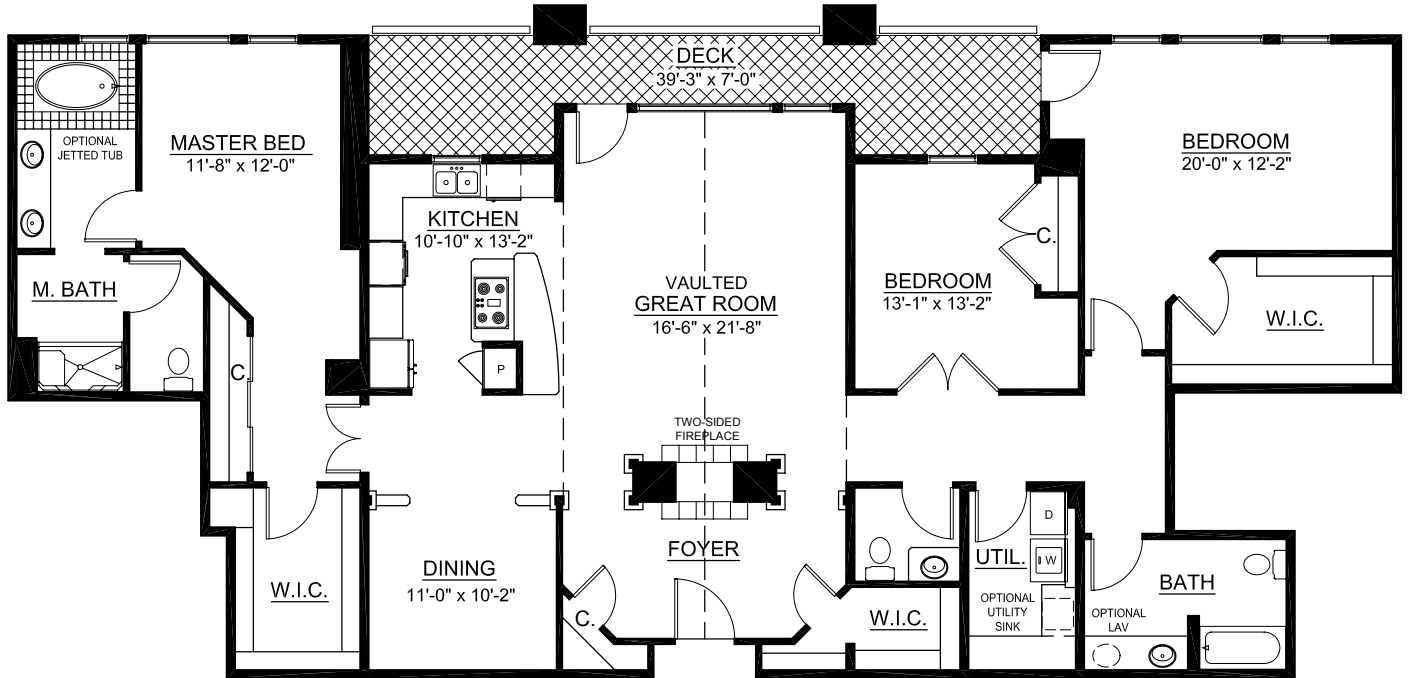

For illustration purposes only. Square footage, actual room sizes, and features may vary. See construction documents.

HOMES
 394
 482

Touchmark at Mt. Bachelor Village

19800 SW Touchmark Way | Bend, OR 97702 | 541-383-1414 | 888-231-1113 | TouchmarkBend.com