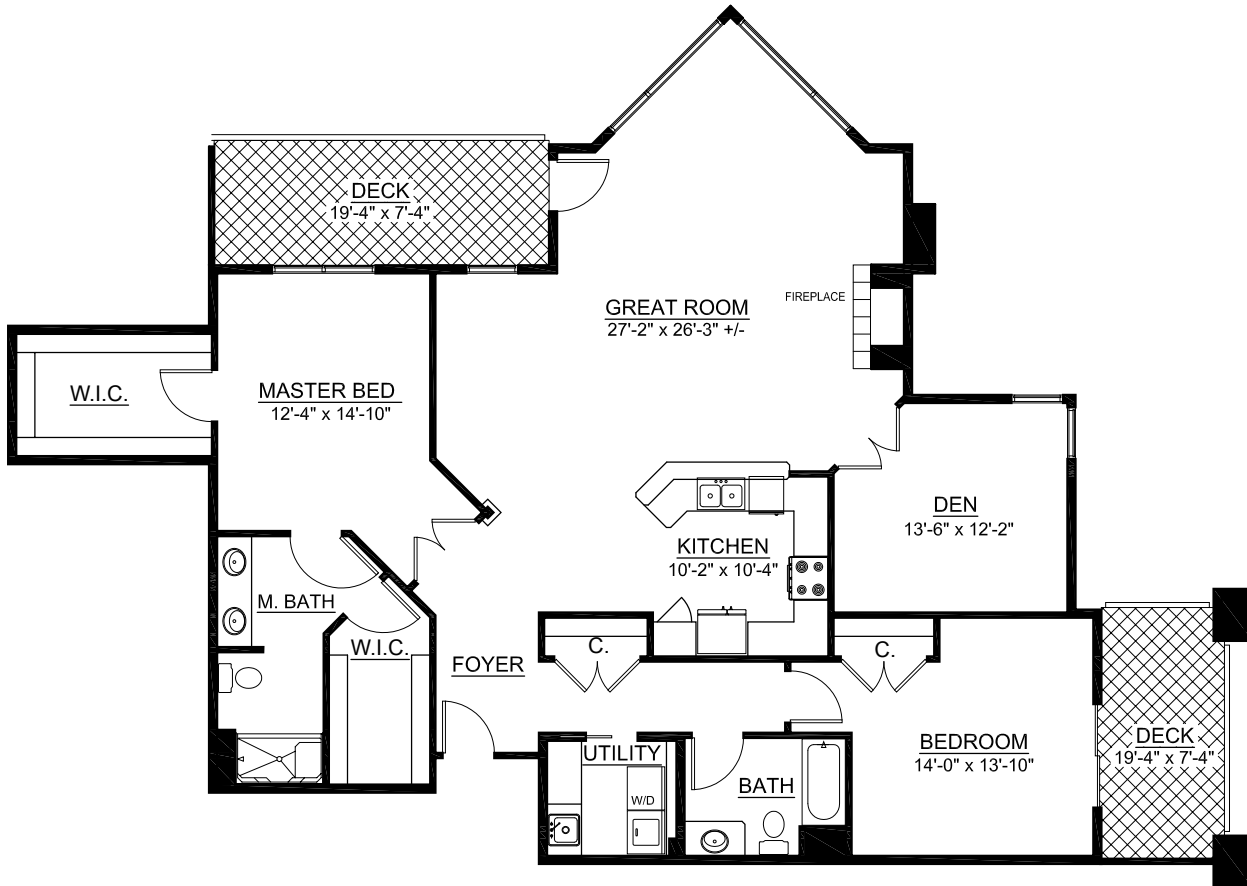

For illustration purposes only. Square footage, actual room sizes, and features may vary. See construction documents.

HOME
399

Touchmark at Mt. Bachelor Village

19800 SW Touchmark Way | Bend, OR 97702 | 541-383-1414 | 888-231-1113 | TouchmarkBend.com