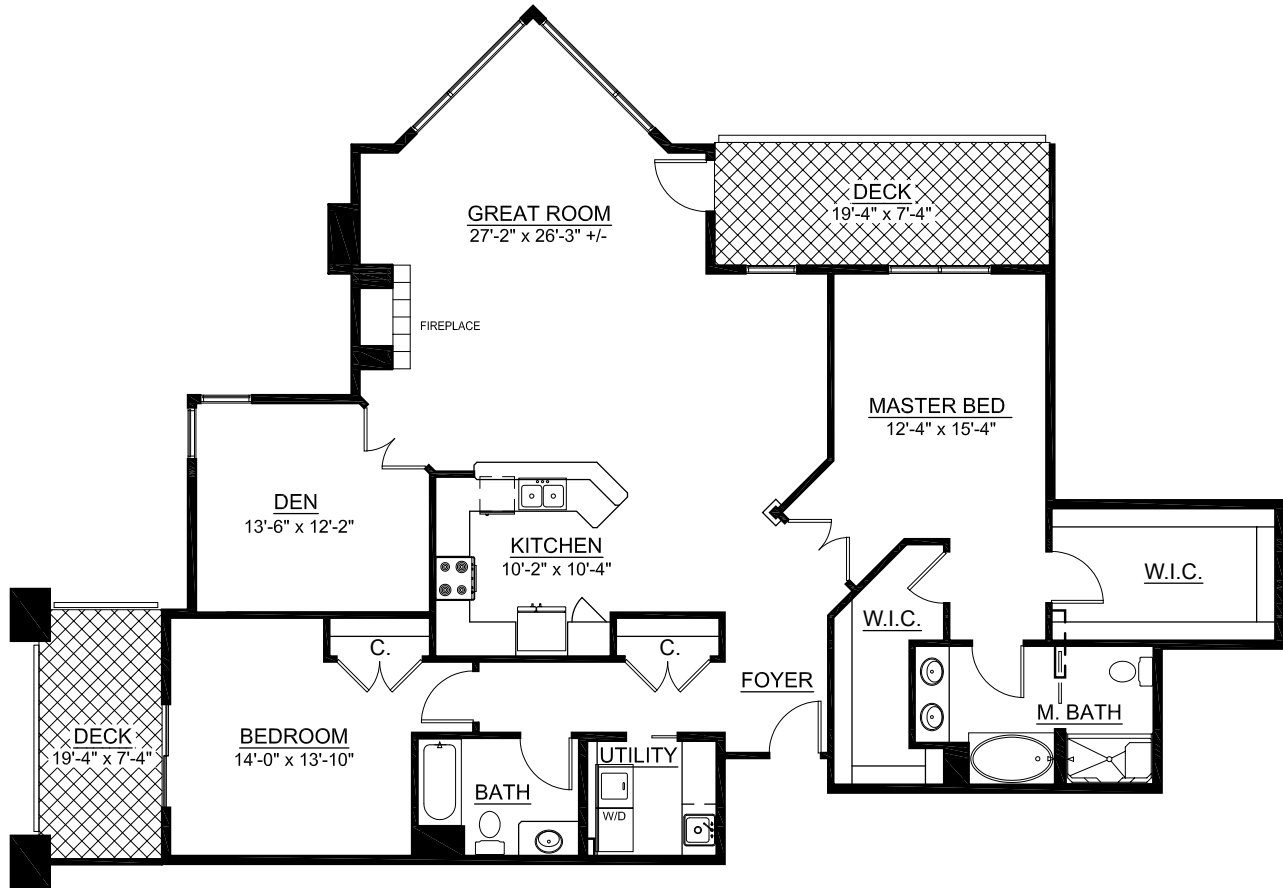

For illustration purposes only. Square footage, actual room sizes, and features may vary. See construction documents.

HOME
396

Touchmark at Mt. Bachelor Village

19800 SW Touchmark Way | Bend, OR 97702 | 541-383-1414 | 888-231-1113 | TouchmarkBend.com