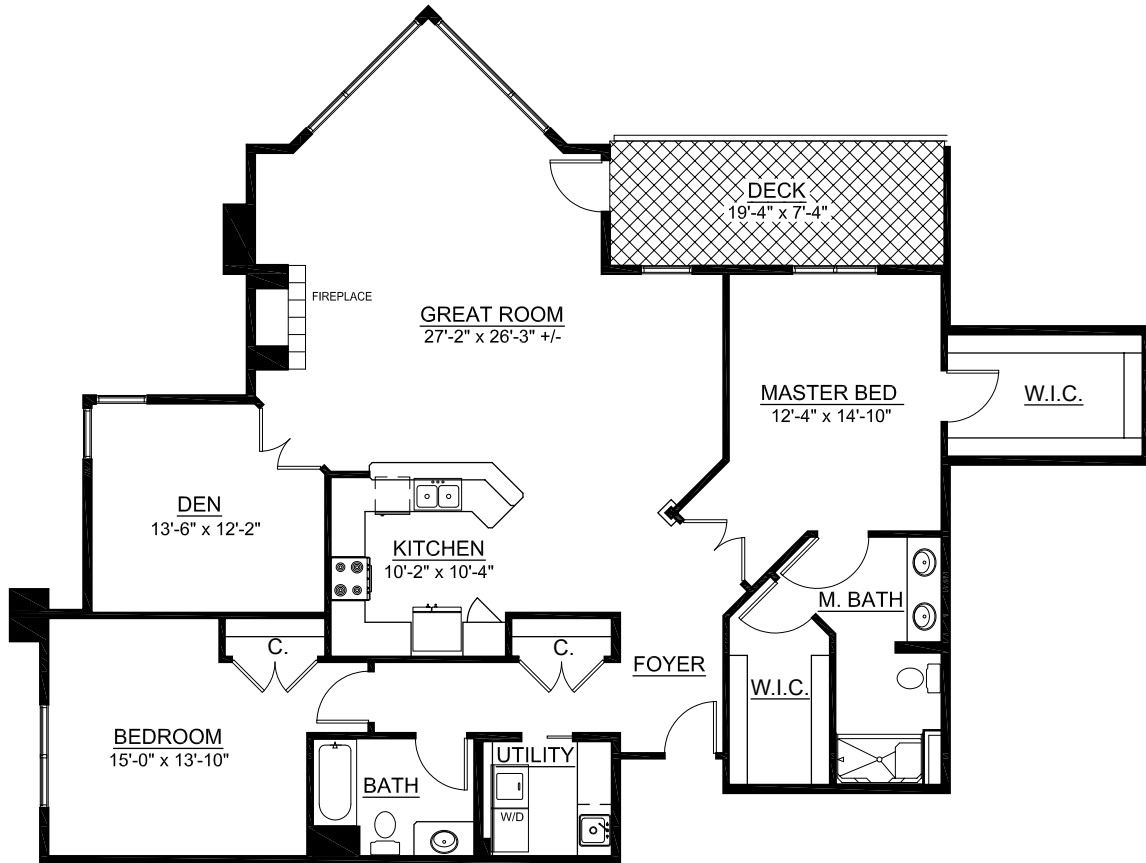

Cliff Lodge Homes

Resort Retirement Living

Plan L3

1,890 sq. ft.

2 Bedroom | Den | 2 Bath

For illustration purposes only. Square footage, actual room sizes, and features may vary. See construction documents.