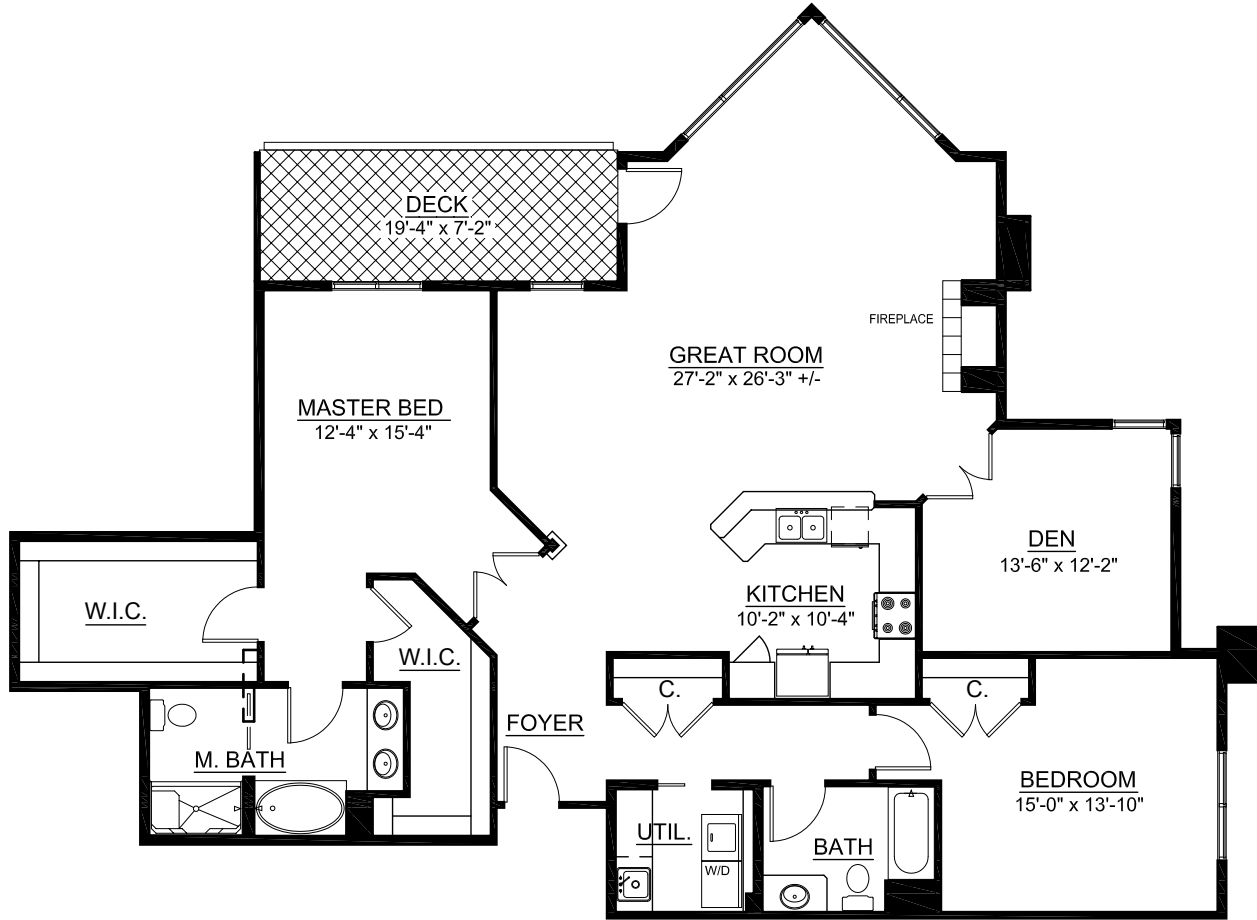

## Plan L4

1,962 sq. ft.

2 Bedroom | Den | 2 Bath

For illustration purposes only. Square footage, actual room sizes, and features may vary. See construction documents.

HOME  
480