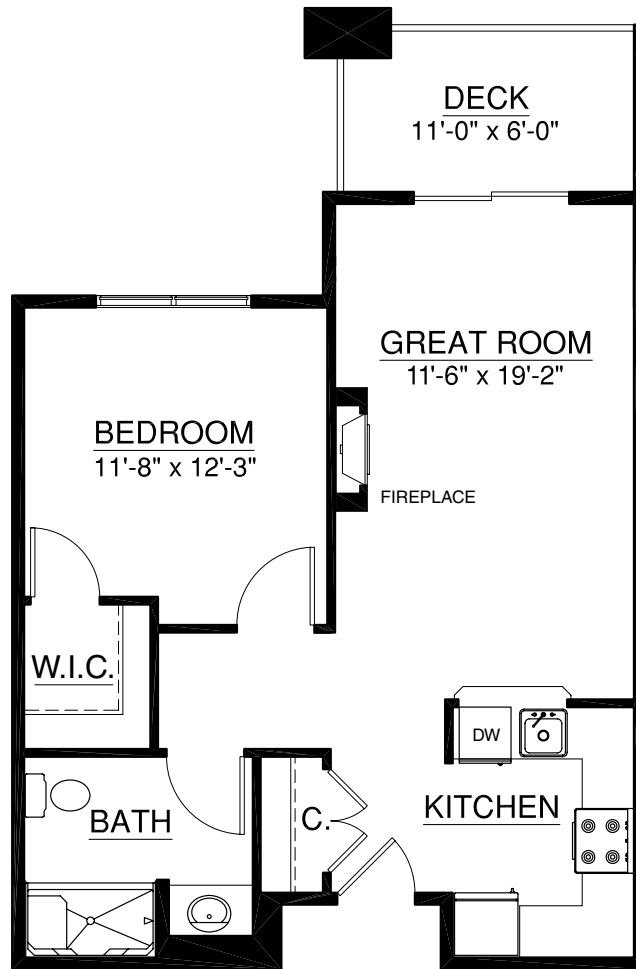

# Terrace Lodge Homes

**Plan H**  
 658 sq. ft.  
 1 Bedroom | 1 Bath

For illustration purposes only. Square footage, actual room sizes, and features may vary. See construction documents.

## HOMES

- 103
- 105
- 203
- 205
- 208
- 303
- 305