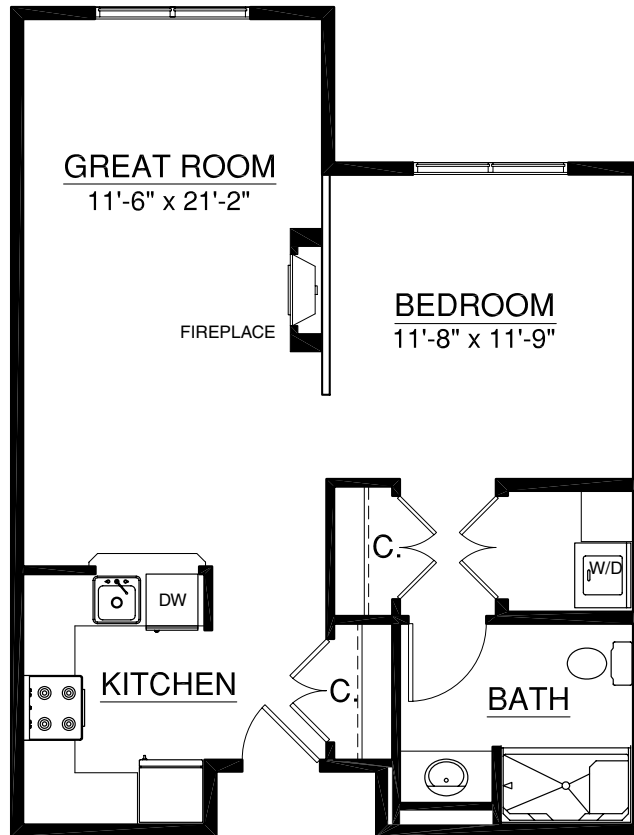

Terrace Lodge Homes

Plan I
689 sq. ft.
Studio

For illustration purposes only. Square footage, actual room sizes, and features may vary. See construction documents.

HOMES

206
306

Touchmark at Mt. Bachelor Village