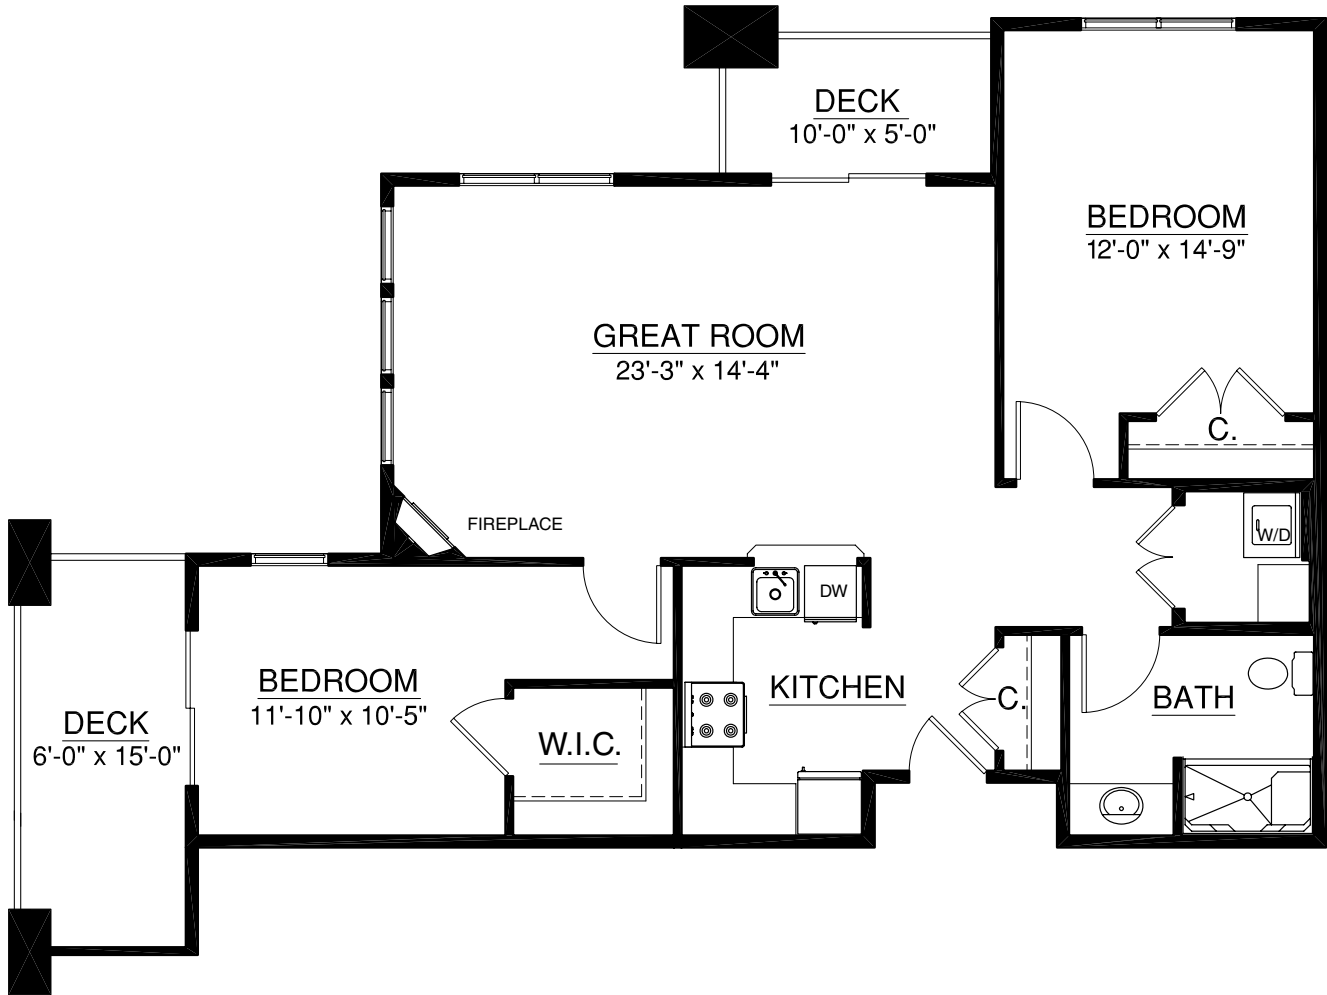

Terrace Lodge Homes

Plan J
 1,080 sq. ft.
 2 Bedroom | 1 Bath

For illustration purposes only. Square footage, actual room sizes, and features may vary. See construction documents.

HOMES

- 101
- 102
- 201
- 202
- 301
- 302