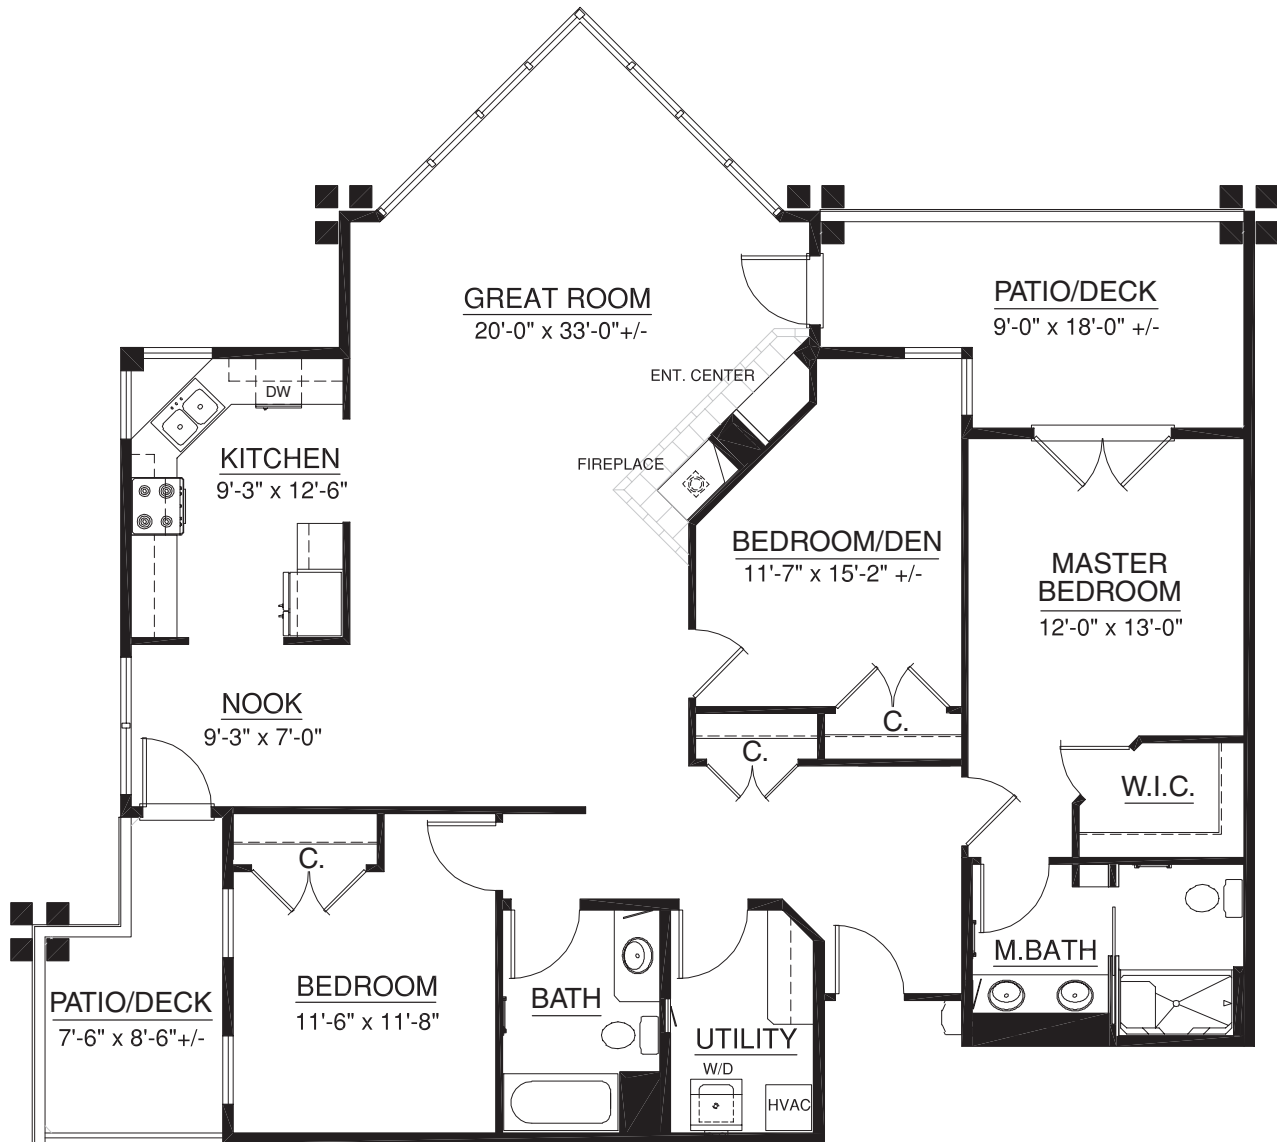

River Lodge Homes

Resort Retirement Living

Plan A

1,708 sq. ft.

3 Bedroom | 2 Bath

For illustration purposes only. Square footage, actual room sizes, and features may vary. See construction documents.

HOMES