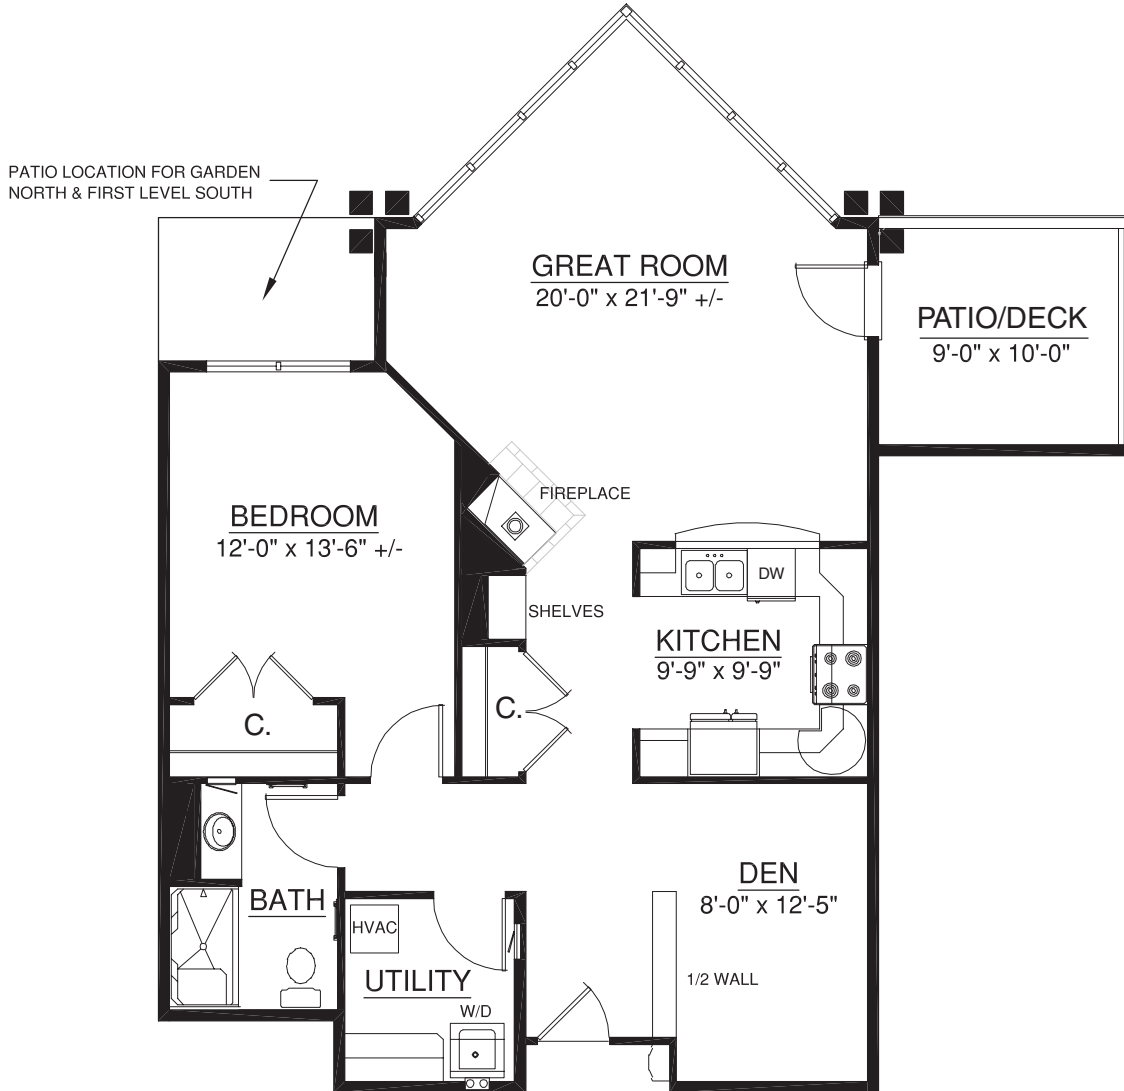

River Lodge Homes

Resort Retirement Living

Plan D

1,065 sq. ft.

1 Bedroom | Den | 1 Bath

For illustration purposes only. Square footage, actual room sizes, and features may vary. See construction documents.

HOMES

- 107
- 205
- 227
- 325

RIVER LODGE KEY

FIRST & SECOND FLOORS

Touchmark at Mt. Bachelor Village

19800 SW Touchmark Way | Bend, OR 97702 | 541-383-1414 | 888-231-1113 | TouchmarkBend.com