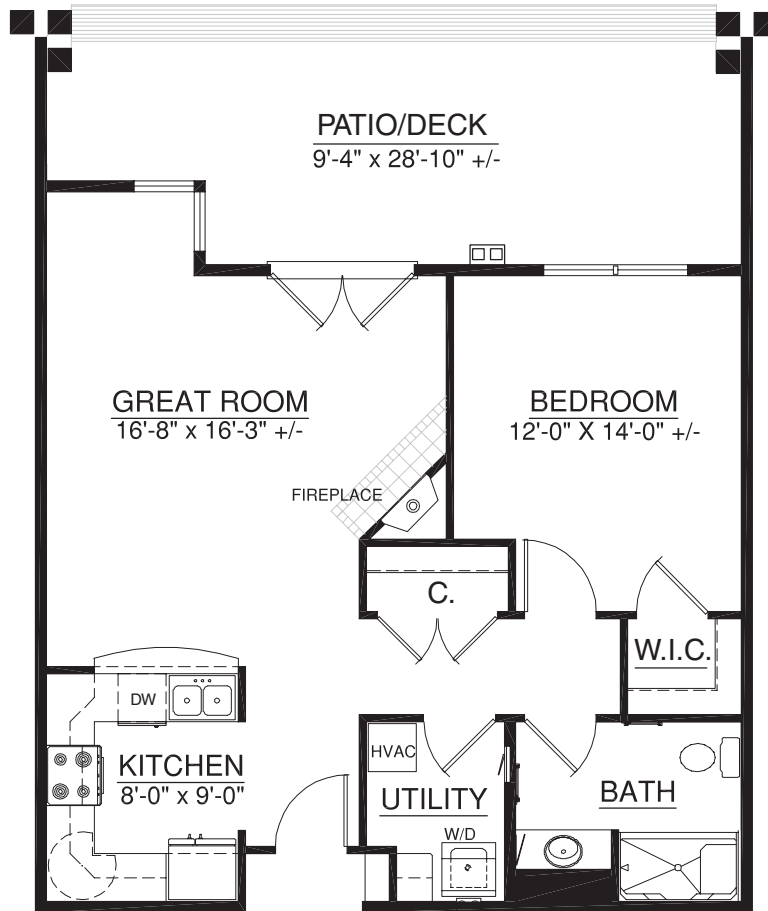

## Plan F

797 sq. ft.

1 Bedroom | 1 Bath

For illustration purposes only. Square footage, actual room sizes, and features may vary. See construction documents.