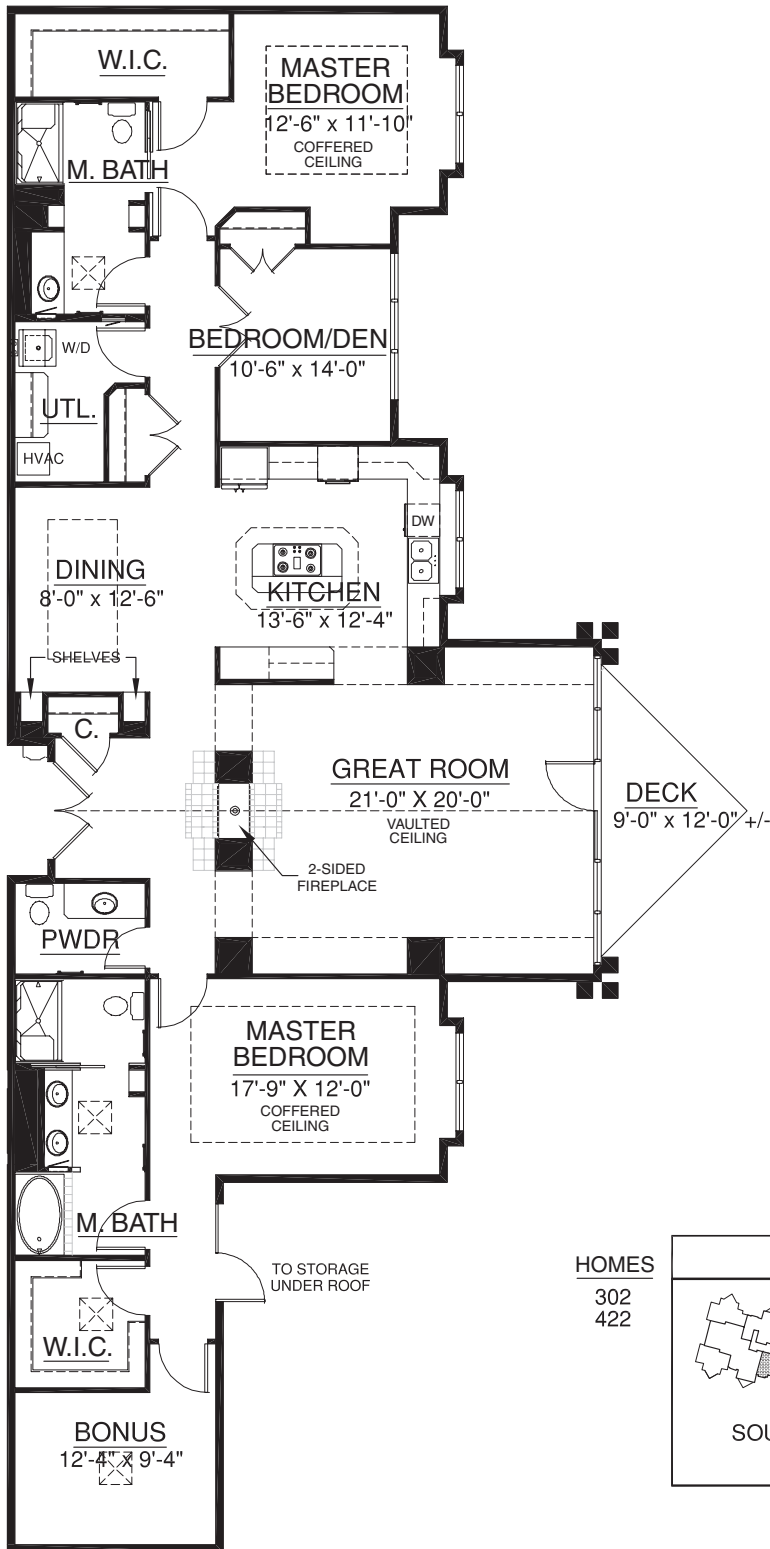

River Lodge Homes

Resort Retirement Living

Plan H

2,384 sq. ft.

3 Bedroom | Bonus | 2 1/2 Bath

For illustration purposes only. Square footage, actual room sizes, and features may vary. See construction documents.

HOMES

302
422

RIVER LODGE KEY

SOUTH

NORTH

PENTHOUSE

Touchmark at Mt. Bachelor Village

19800 SW Touchmark Way | Bend, OR 97702 | 541-383-1414 | 888-231-1113 | TouchmarkBend.com