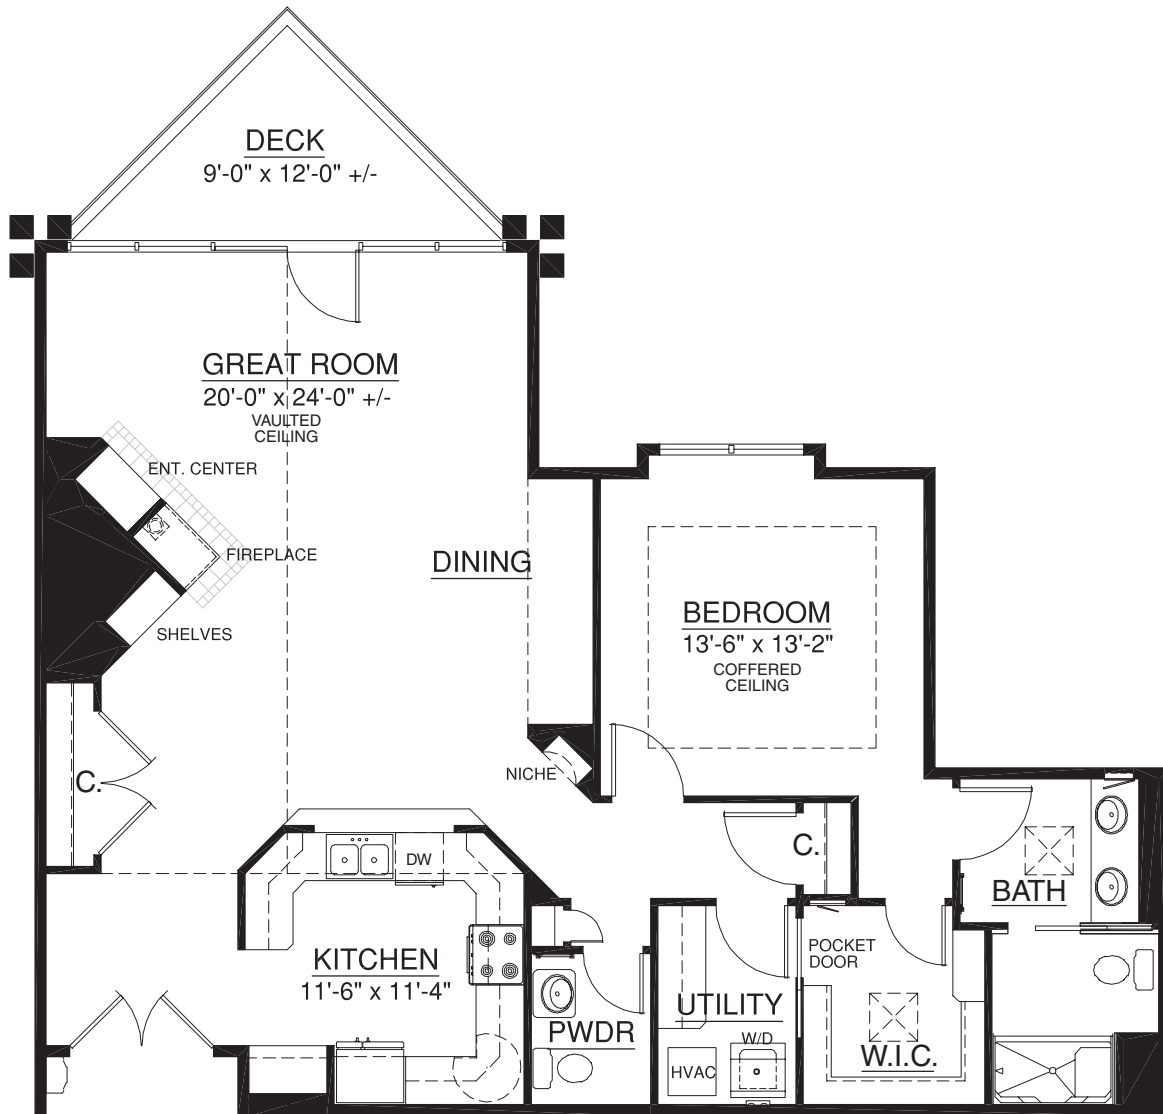

River Lodge Homes

Resort Retirement Living

Plan K

1,321 sq. ft.

1 Bedroom | 1 1/2 Bath

For illustration purposes only. Square footage, actual room sizes, and features may vary. See construction documents.

HOMES

301
421

RIVER LODGE KEY

SOUTH

NORTH

PENTHOUSE

Touchmark at Mt. Bachelor Village

19800 SW Touchmark Way | Bend, OR 97702 | 541-383-1414 | 888-231-1113 | TouchmarkBend.com