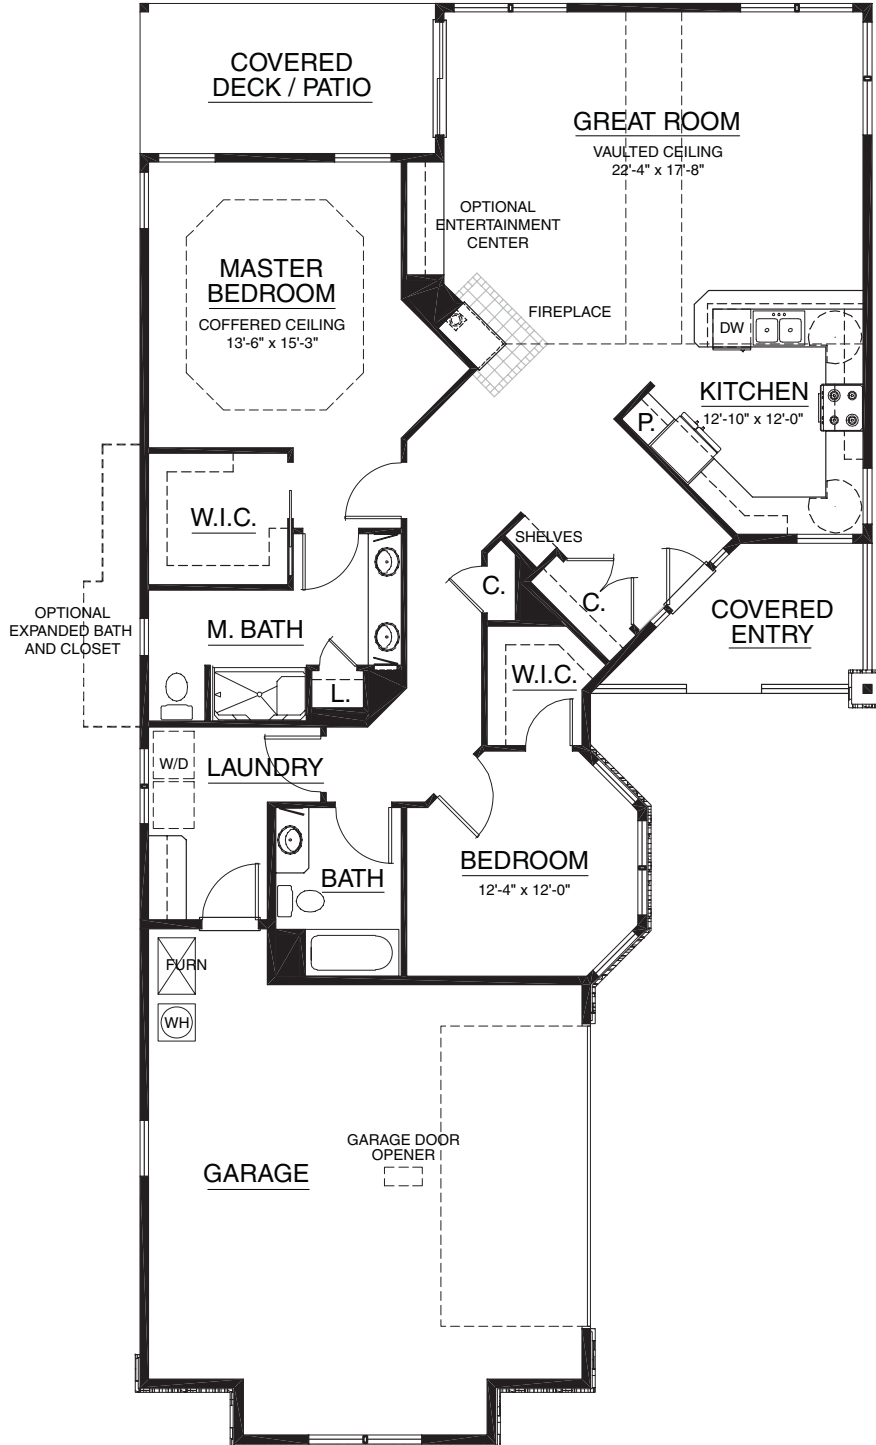

Cottages

The Adams

Main 1,588 sq. ft. • Garage 589 sq. ft.
2 Bedroom | 2 Bath

For illustration purposes only. Square footage, actual room sizes, and features may vary. See construction documents.

Touchmark at Mt. Bachelor Village