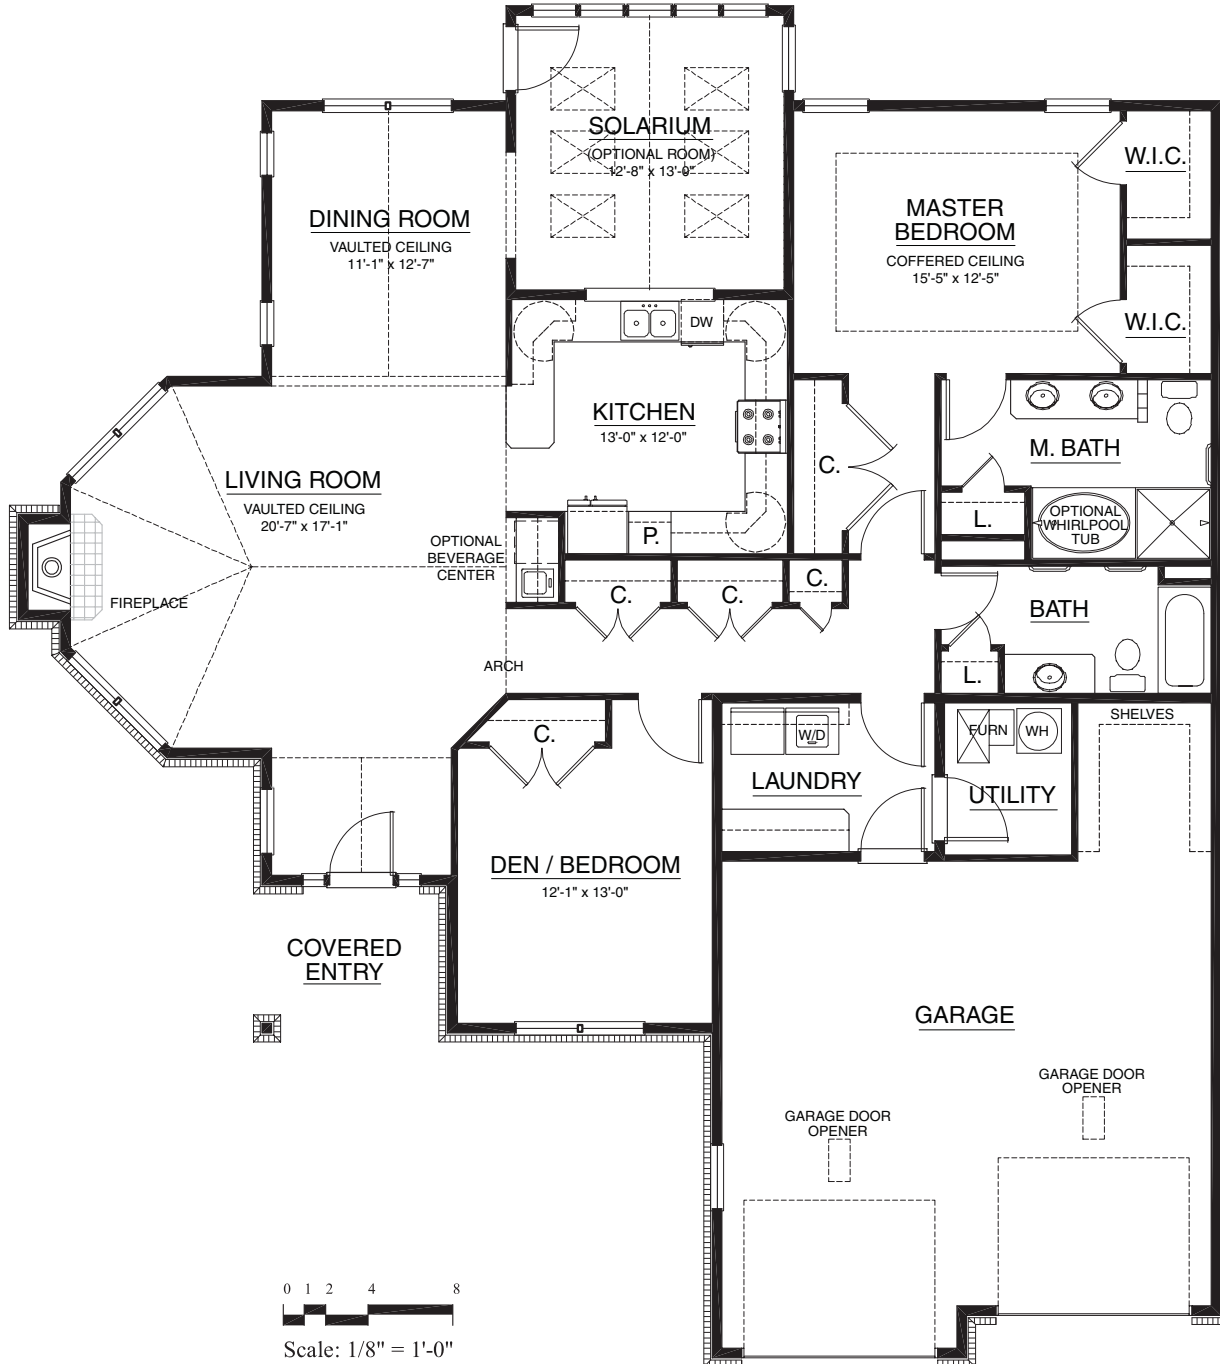

Cottages

The Roosevelt
 Main 1,840 sq. ft. • Garage 651 sq. ft.
 2 Bedroom | 2 Bath

For illustration purposes only. Square footage, actual room sizes, and features may vary. See construction documents.

Touchmark at Mt. Bachelor Village