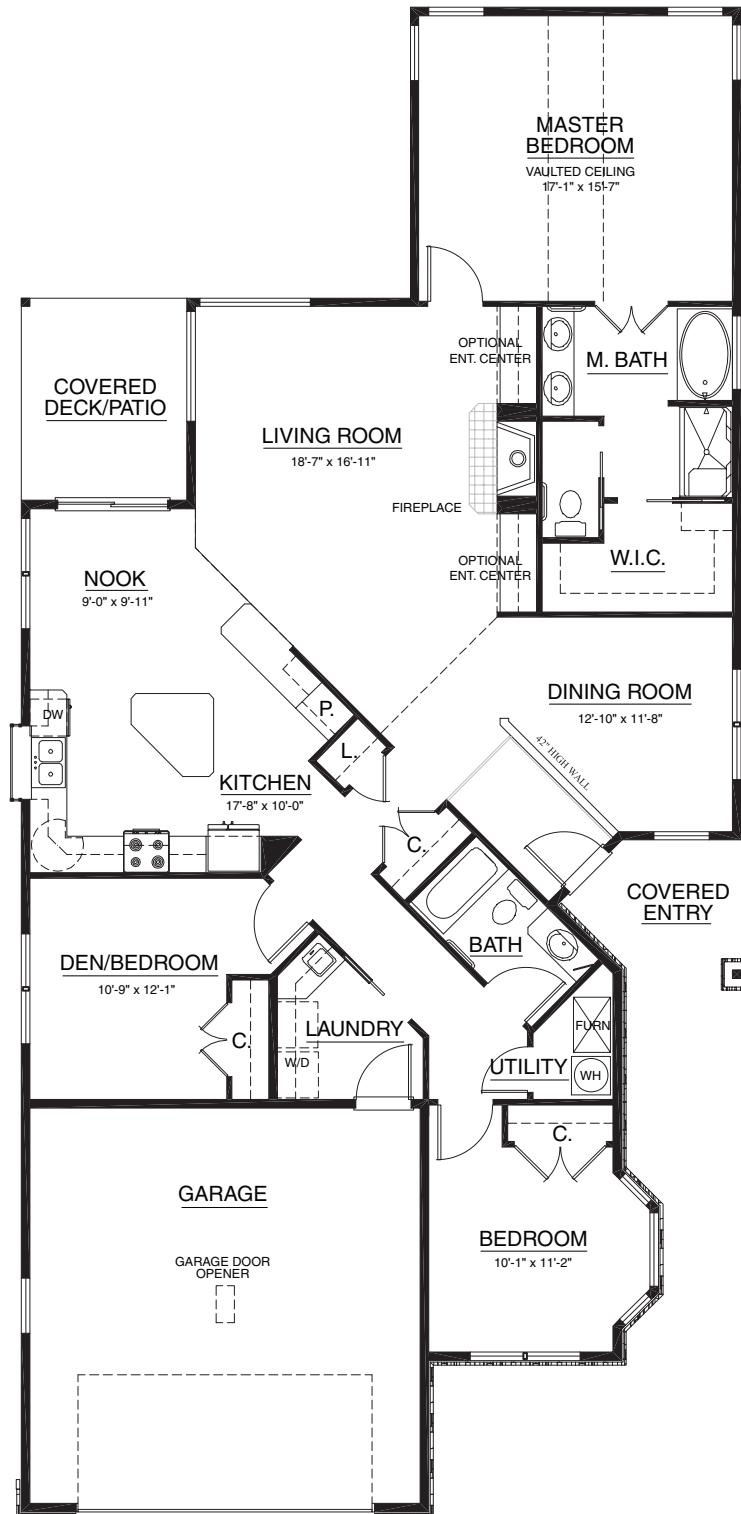

Cottages

The Hamilton
Main 1,953 sq. ft. • Garage 498 sq. ft.
3 Bedroom | 2 Bath

For illustration purposes only. Square footage, actual room sizes, and features may vary. See construction documents.

Touchmark at Mt. Bachelor Village