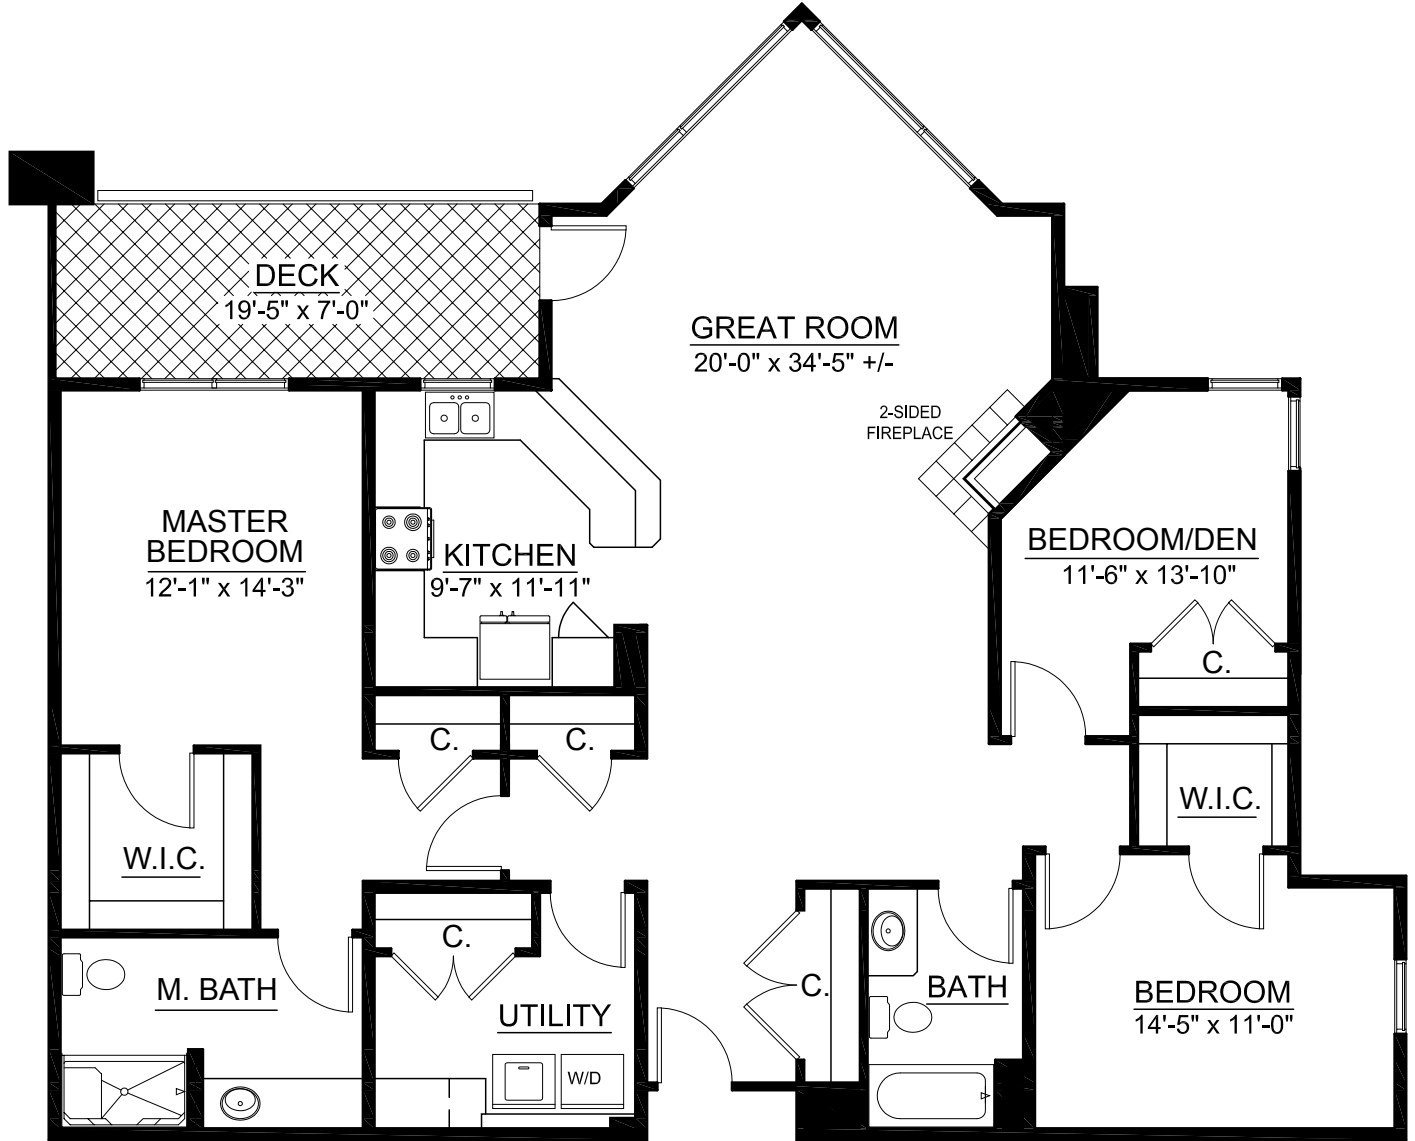

Lodge Homes

Cliff Lodge • Plan A2

1,889 sq. ft.

3 Bedroom | 2 Bath

TOUCHMARK AT MT. BACHELOR VILLAGE

HOMES

- 280
- 281
- 380
- 381

116187 TBR103 Rev. 01/12

Lodge Homes

Cliff Lodge • Plan A3

1,770 sq. ft.

3 Bedroom | 2 Bath

TOUCHMARK AT MT. BACHELOR VILLAGE

HOME
180

116187 TBR103 Rev. 01/12

19800 SW Touchmark Way • Bend, OR 97702 • 541-383-1414 • Touchmark.com

For illustration purposes only. Square footage, actual room sizes, and features may vary. See construction documents.

© 2011 Touchmark Living Centers, Inc., all rights reserved

Lodge Homes

Cliff Lodge • Plan B1