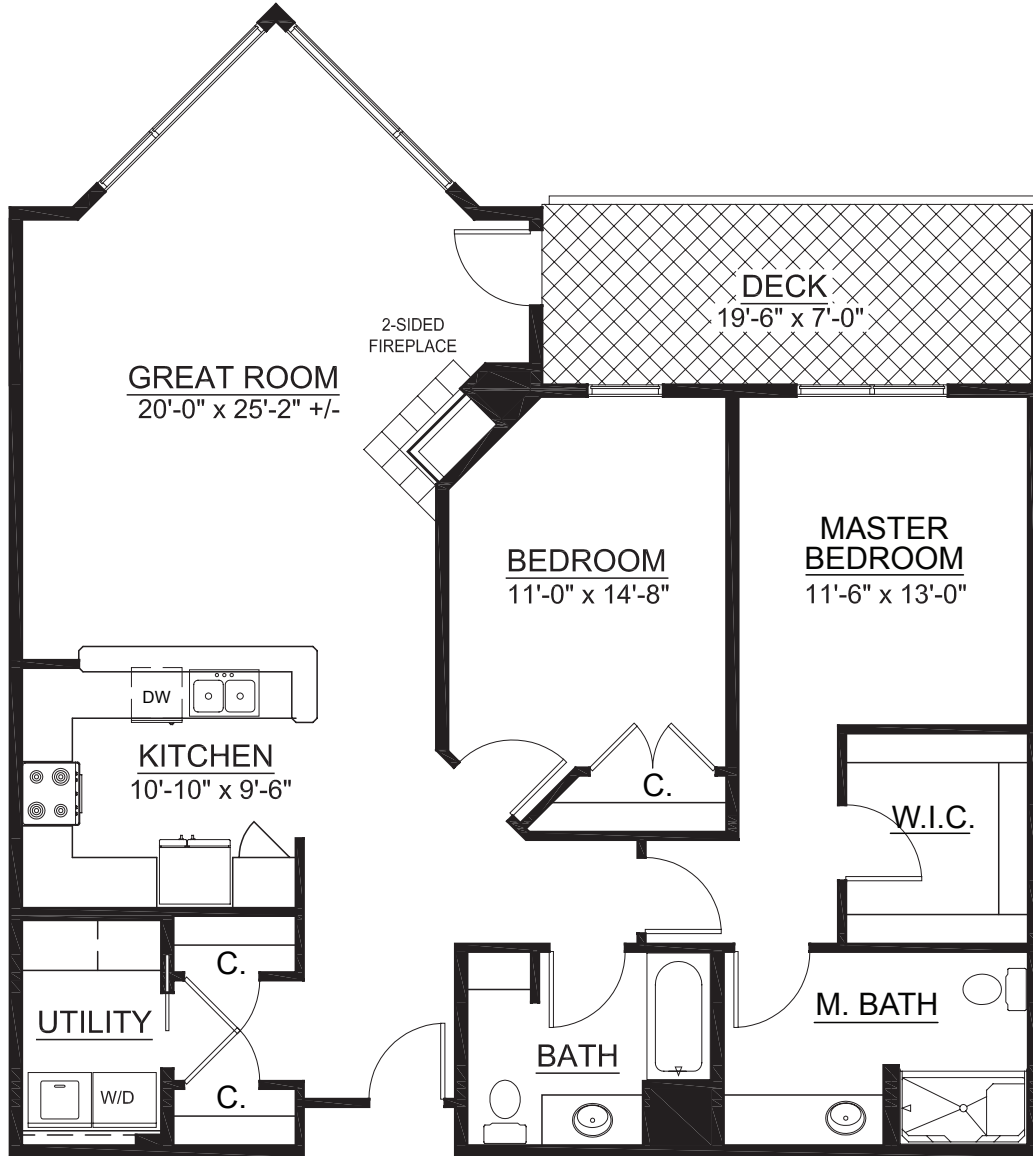

For illustration purposes only. Square footage, actual room sizes, and features may vary. See construction documents.

© 2011 Touchmark Living Centers, Inc., all rights reserved

Lodge Homes

Cliff Lodge • Plan C1

For illustration purposes only. Square footage, actual room sizes, and features may vary. See construction documents.

© 2011 Touchmark Living Centers, Inc., all rights reserved

Lodge Homes

Cliff Lodge • Plan C2

1,424 sq. ft.

2 Bedroom | 2 Bath

TOUCHMARK AT MT. BACHELOR VILLAGE

HOME
181

116187 TBR103 Rev. 01/12

19800 SW Touchmark Way • Bend, OR 97702 • 541-383-1414 • Touchmark.com

For illustration purposes only. Square footage, actual room sizes, and features may vary. See construction documents.