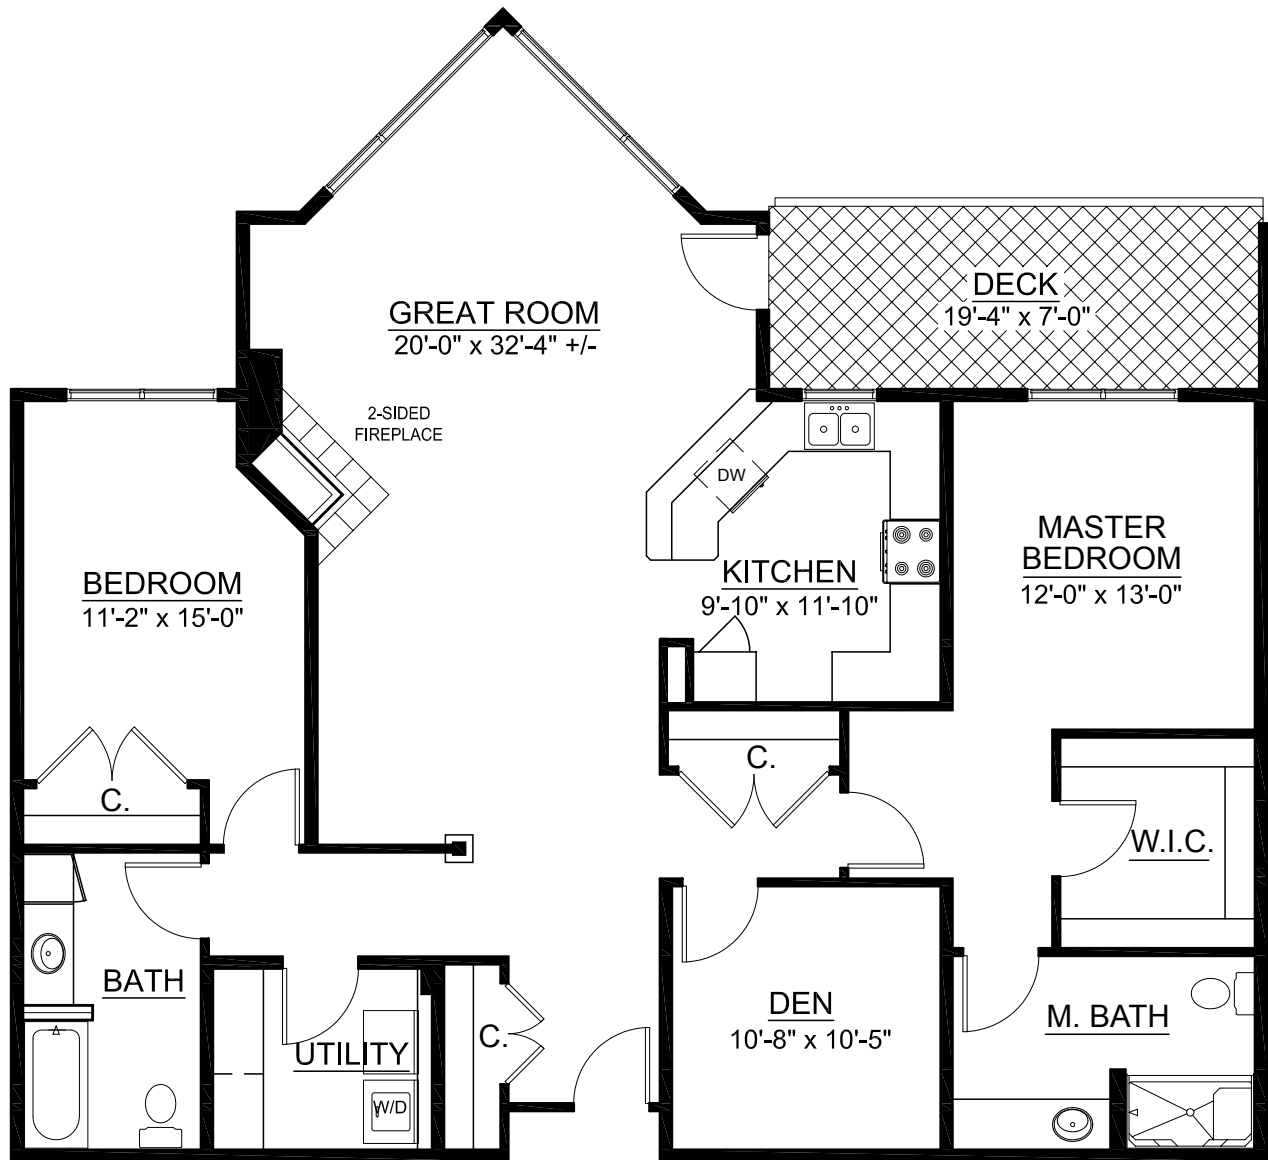

Lodge Homes

Cliff Lodge • Plan A3

1,770 sq. ft.

3 Bedroom | 2 Bath

TOUCHMARK AT MT. BACHELOR VILLAGE

HOME
180

116187 TBR103 Rev. 01/12

19800 SW Touchmark Way • Bend, OR 97702 • 541-383-1414 • Touchmark.com

For illustration purposes only. Square footage, actual room sizes, and features may vary. See construction documents.

© 2011 Touchmark Living Centers, Inc., all rights reserved

Lodge Homes

Cliff Lodge • Plan B1

1,693 sq. ft.

2 Bedroom | Den | 2 Bath

TOUCHMARK AT MT. BACHELOR VILLAGE

HOMES	
92	286
93	287
186	292
187	293
192	386
193	387

116187 TBR103 Rev. 01/12

19800 SW Touchmark Way • Bend, OR 97702 • 541-383-1414 • Touchmark.com

For illustration purposes only. Square footage, actual room sizes, and features may vary. See construction documents.

© 2011 Touchmark Living Centers, Inc., all rights reserved

Lodge Homes

Cliff Lodge • Plan B2