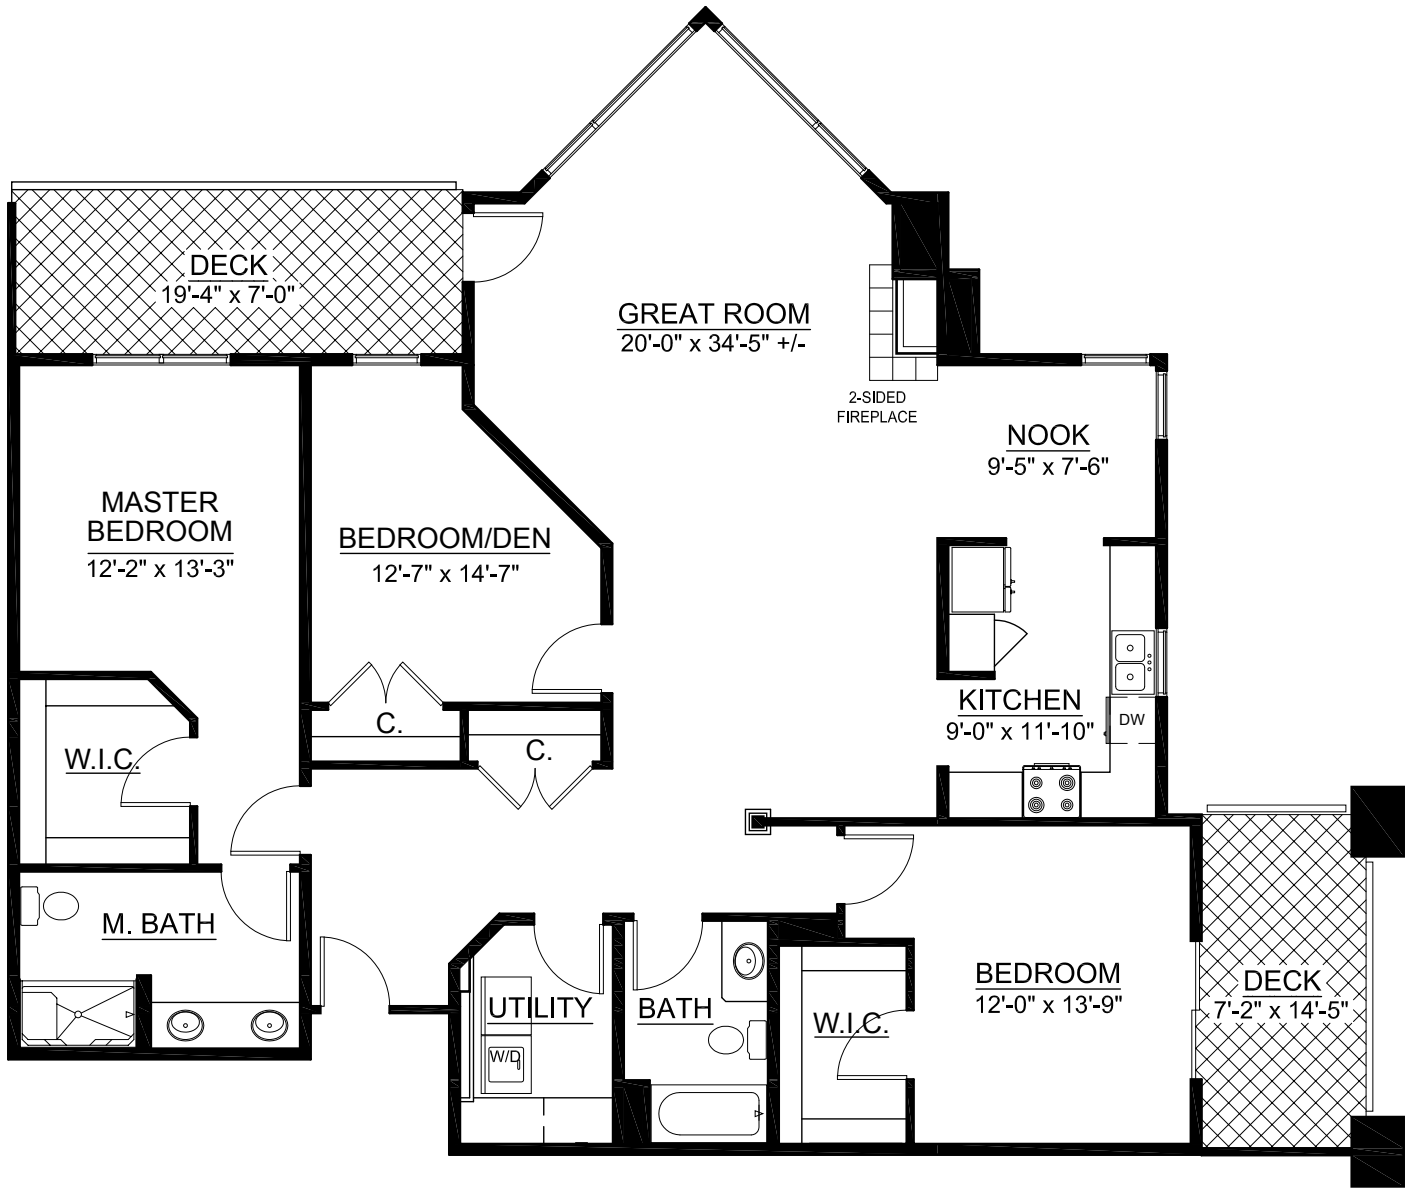

Lodge Homes

Cliff Lodge • Plan A1

1,871 sq. ft.

3 Bedroom | 2 Bath

TOUCHMARK AT MT. BACHELOR VILLAGE

HOMES

- 98
- 99
- 198
- 199
- 298
- 299

116187 TBR103 Rev. 01/12

Lodge Homes

Cliff Lodge • Plan A2

1,889 sq. ft.

3 Bedroom | 2 Bath

TOUCHMARK AT MT. BACHELOR VILLAGE

HOMES

- 280
- 281
- 380
- 381

116187 TBR103 Rev. 01/12