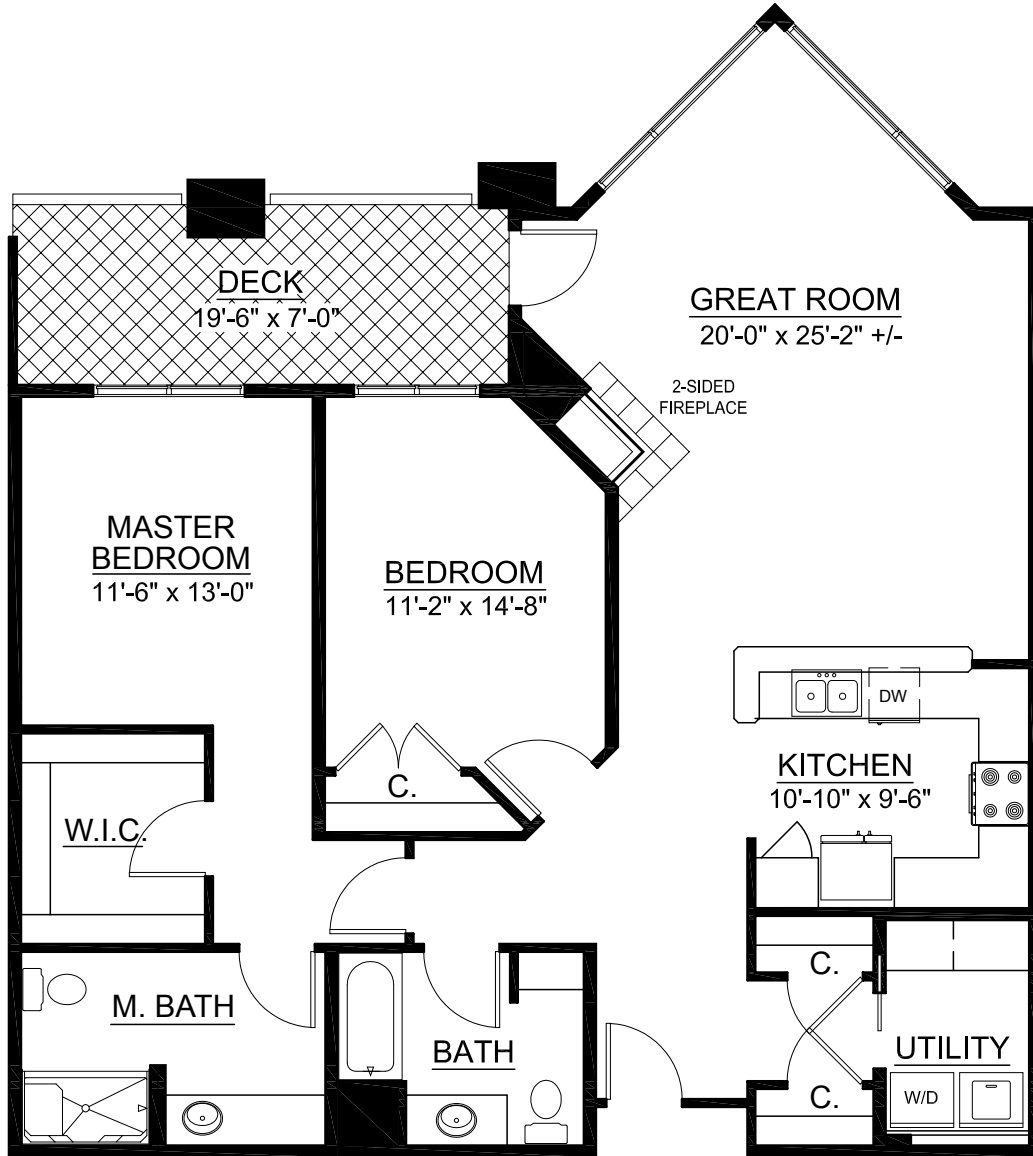

For illustration purposes only. Square footage, actual room sizes, and features may vary. See construction documents.

© 2011 Touchmark Living Centers, Inc., all rights reserved

Lodge Homes

Cliff Lodge • Plan B2

For illustration purposes only. Square footage, actual room sizes, and features may vary. See construction documents.

© 2011 Touchmark Living Centers, Inc., all rights reserved

Lodge Homes

Cliff Lodge • Plan C1

1,434 sq. ft.

2 Bedroom | 2 Bath

TOUCHMARK AT MT. BACHELOR VILLAGE

HOMES	
94	282
96	284
182	294
184	296
194	382
196	384

116187 TBR103 Rev. 01/12

19800 SW Touchmark Way • Bend, OR 97702 • 541-383-1414 • Touchmark.com

For illustration purposes only. Square footage, actual room sizes, and features may vary. See construction documents.

© 2011 Touchmark Living Centers, Inc., all rights reserved

Lodge Homes

Cliff Lodge • Plan C2