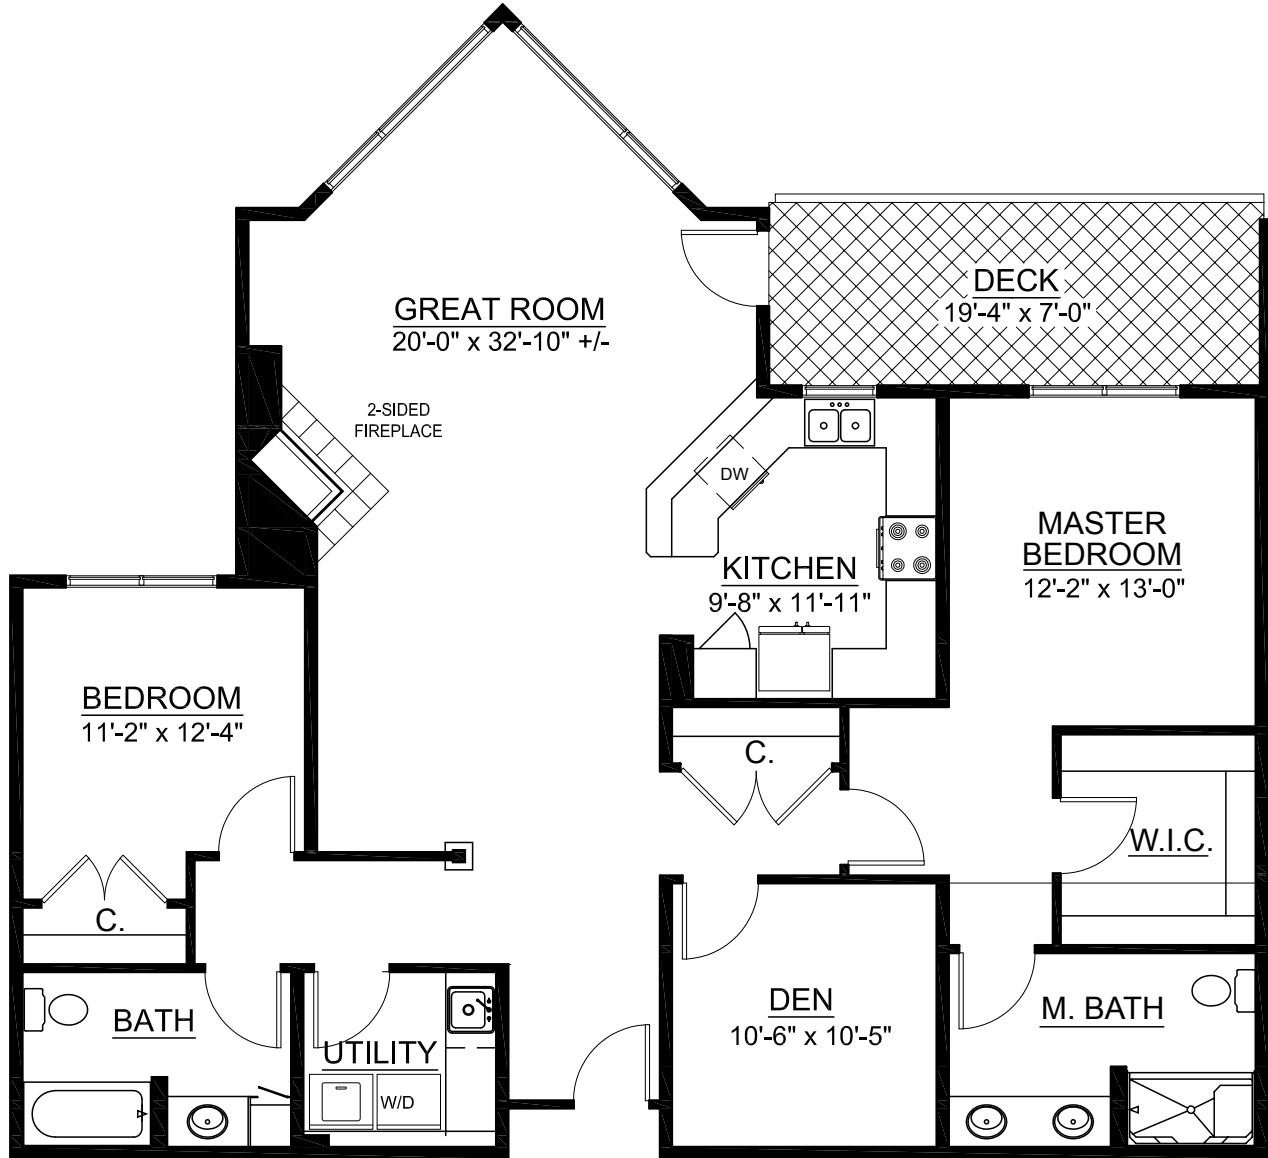

For illustration purposes only. Square footage, actual room sizes, and features may vary. See construction documents.

© 2011 Touchmark Living Centers, Inc., all rights reserved

Lodge Homes

Cliff Lodge • Plan B2

1,628 sq. ft.

2 Bedroom | Den | 2 Bath

TOUCHMARK AT MT. BACHELOR VILLAGE

HOMES

393

487

116187 TBR103 Rev. 01/12

19800 SW Touchmark Way • Bend, OR 97702 • 541-383-1414 • Touchmark.com

For illustration purposes only. Square footage, actual room sizes, and features may vary. See construction documents.

© 2011 Touchmark Living Centers, Inc., all rights reserved

Lodge Homes

Cliff Lodge • Plan C1