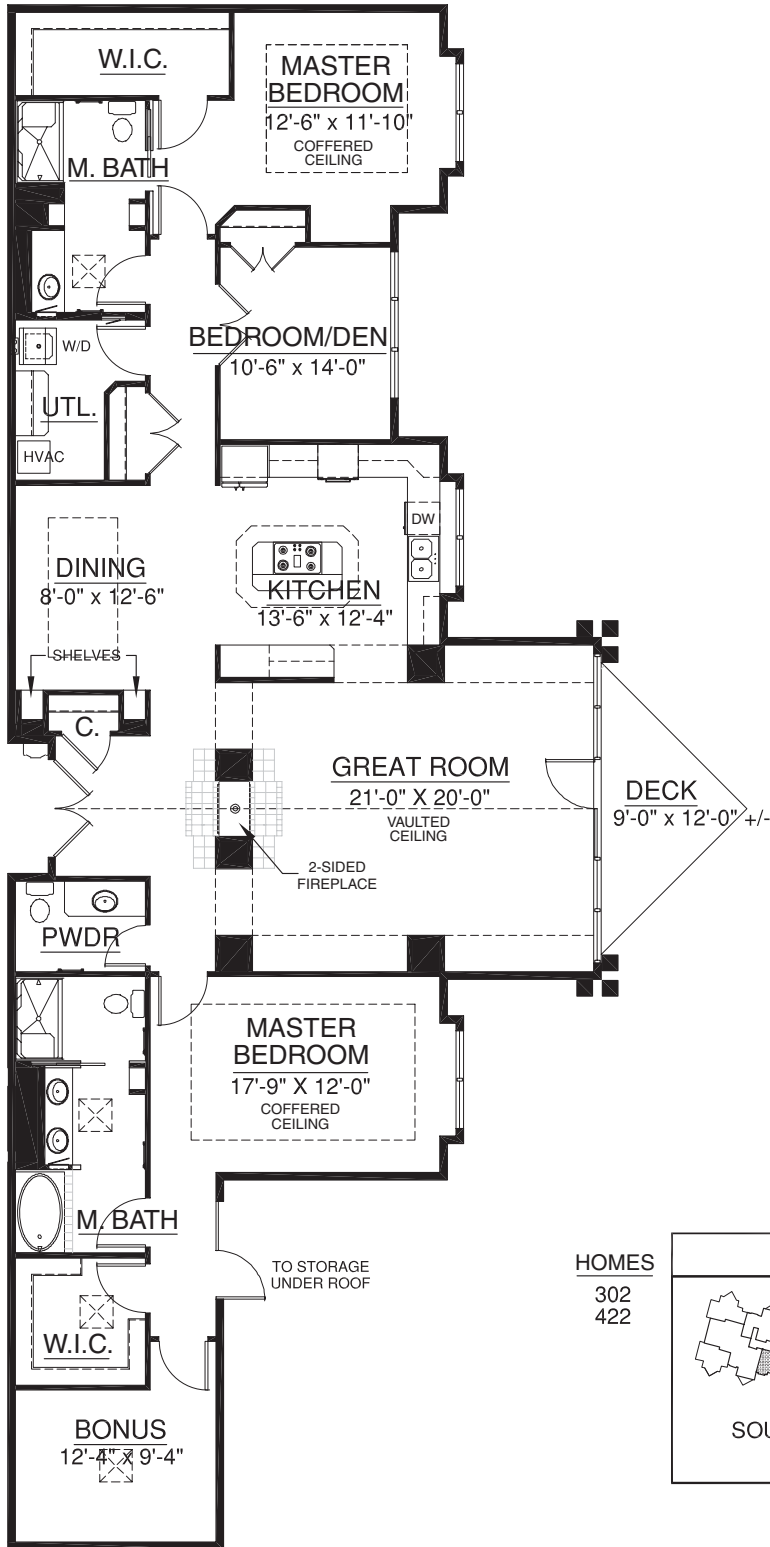

Plan D

1,065 sq. ft.

1 Bedroom | Den | 1 Bath

For illustration purposes only. Square footage, actual room sizes, and features may vary. See construction documents.

HOMES

- 107
- 205
- 227
- 325

RIVER LODGE KEY

797 sq. ft.

1 Bedroom | 1 Bath

For illustration purposes only. Square footage, actual room sizes, and features may vary. See construction documents.

Touchmark at Mt. Bachelor Village

19800 SW Touchmark Way | Bend, OR 97702 | 541-383-1414 | 888-231-1113 | TouchmarkBend.com

River Lodge Homes

Plan H

2,384 sq. ft.

3 Bedroom | Bonus | 2 1/2 Bath

Resort Retirement Living

For illustration purposes only. Square footage, actual room sizes, and features may vary. See construction documents.

River Lodge Homes

Resort Retirement Living

Plan K

1,321 sq. ft.

1 Bedroom | 1 1/2 Bath

For illustration purposes only. Square footage, actual room sizes, and features may vary. See construction documents.

HOMES