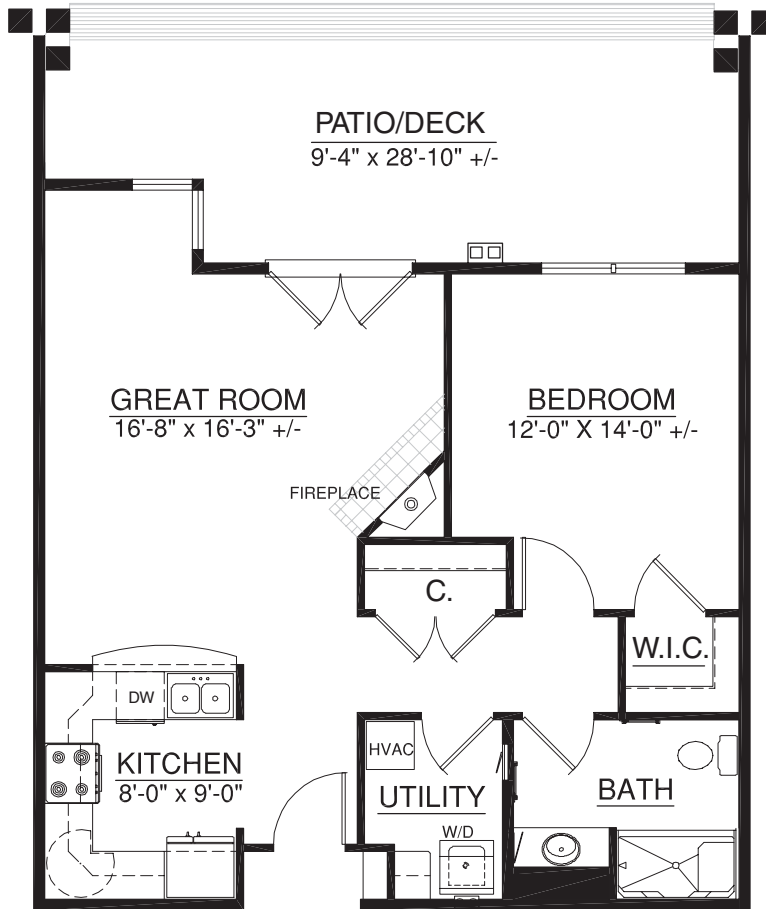

Plan D

1,065 sq. ft.

1 Bedroom | Den | 1 Bath

For illustration purposes only. Square footage, actual room sizes, and features may vary. See construction documents.

HOMES

- 107
- 205
- 227
- 325

RIVER LODGE KEY

SOUTH

NORTH

FIRST & SECOND FLOORS

Touchmark at Mt. Bachelor Village

19800 SW Touchmark Way | Bend, OR 97702 | 541-383-1414 | 888-231-1113 | TouchmarkBend.com

River Lodge Homes

Resort Retirement Living

Plan F

797 sq. ft.

1 Bedroom | 1 Bath

For illustration purposes only. Square footage, actual room sizes, and features may vary. See construction documents.

Touchmark at Mt. Bachelor Village

19800 SW Touchmark Way | Bend, OR 97702 | 541-383-1414 | 888-231-1113 | TouchmarkBend.com

River Lodge Homes

Plan H

2,384 sq. ft.

3 Bedroom | Bonus | 2 1/2 Bath

Resort Retirement Living

For illustration purposes only. Square footage, actual room sizes, and features may vary. See construction documents.