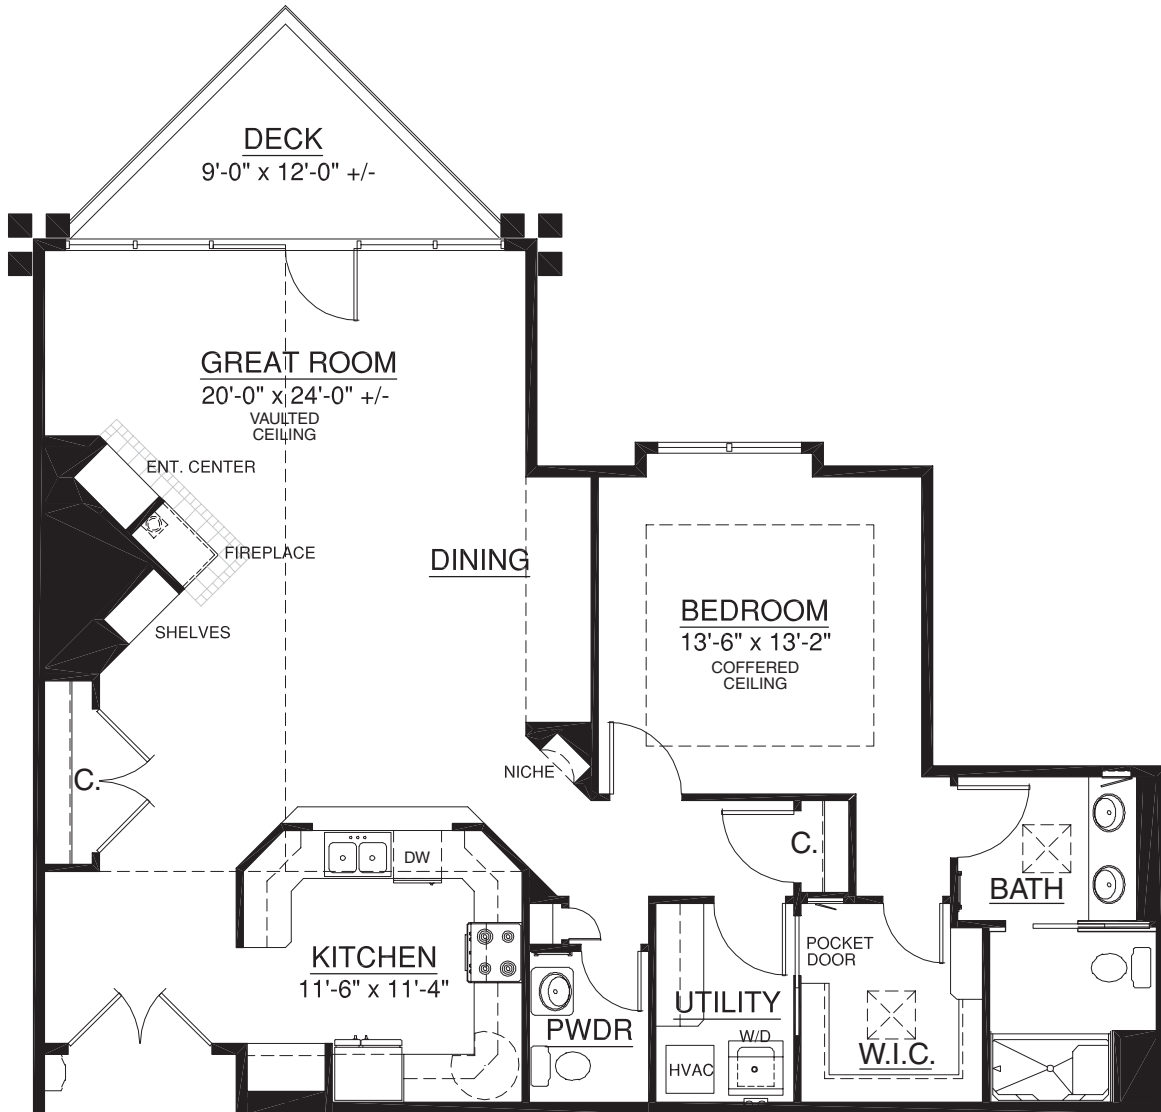

River Lodge Homes

Resort Retirement Living

Plan K

1,321 sq. ft.

1 Bedroom | 1 1/2 Bath

For illustration purposes only. Square footage, actual room sizes, and features may vary. See construction documents.

HOMES