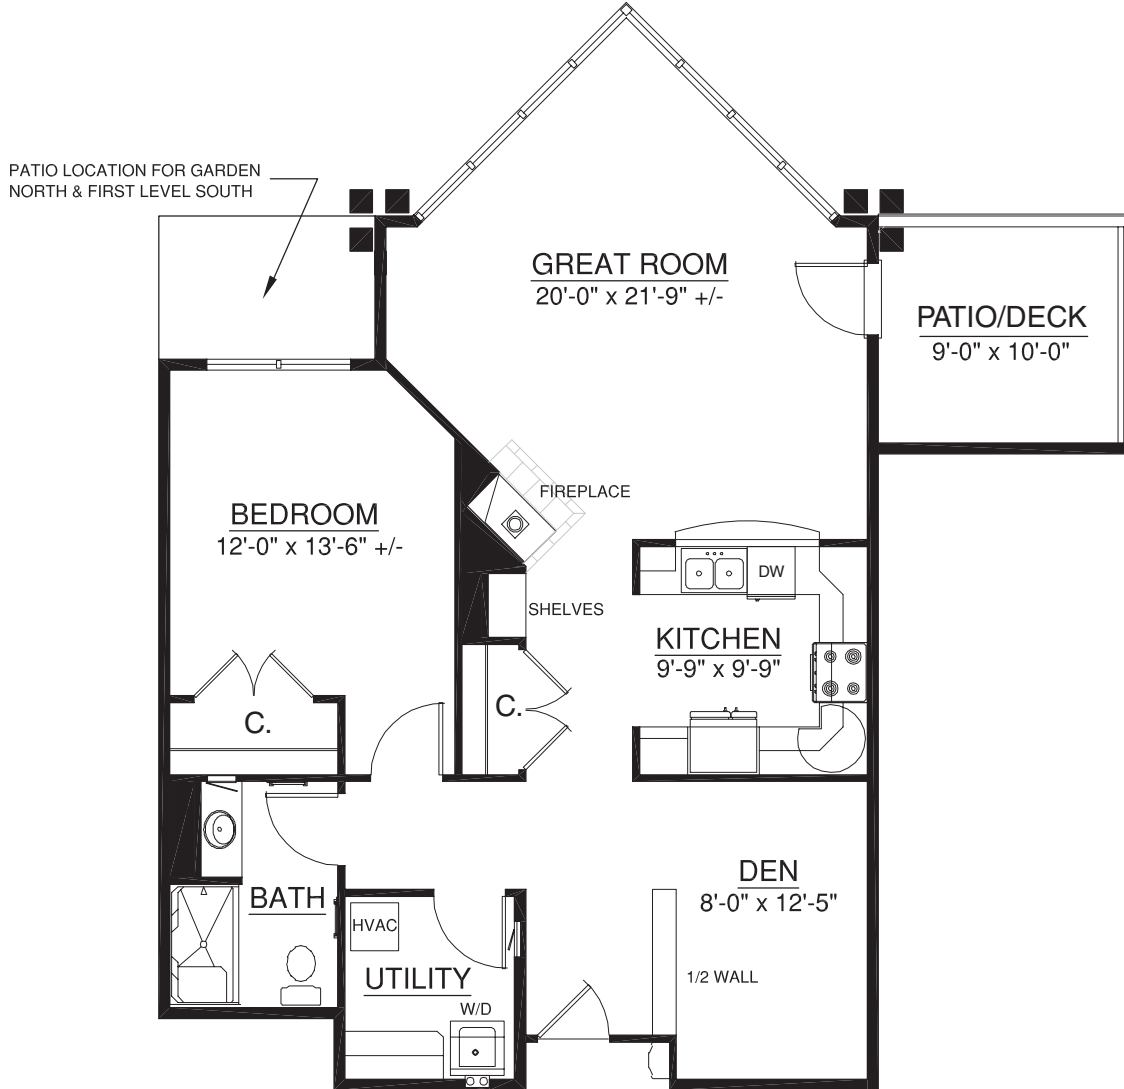

River Lodge Homes

Resort Retirement Living

Plan A

1,708 sq. ft.

3 Bedroom | 2 Bath

For illustration purposes only. Square footage, actual room sizes, and features may vary. See construction documents.

HOMES

- 108
- 109
- 207
- 208
- 228
- 229
- 327
- 328

Touchmark at Mt. Bachelor Village

19800 SW Touchmark Way | Bend, OR 97702 | 541-383-1414 | 888-231-1113 | TouchmarkBend.com

River Lodge Homes

Resort Retirement Living

Plan D

1,065 sq. ft.

1 Bedroom | Den | 1 Bath

For illustration purposes only. Square footage, actual room sizes, and features may vary. See construction documents.

HOMES

- 107
- 205
- 227
- 325

RIVER LODGE KEY

797 sq. ft.

1 Bedroom | 1 Bath

For illustration purposes only. Square footage, actual room sizes, and features may vary. See construction documents.

Touchmark at Mt. Bachelor Village

19800 SW Touchmark Way | Bend, OR 97702 | 541-383-1414 | 888-231-1113 | TouchmarkBend.com