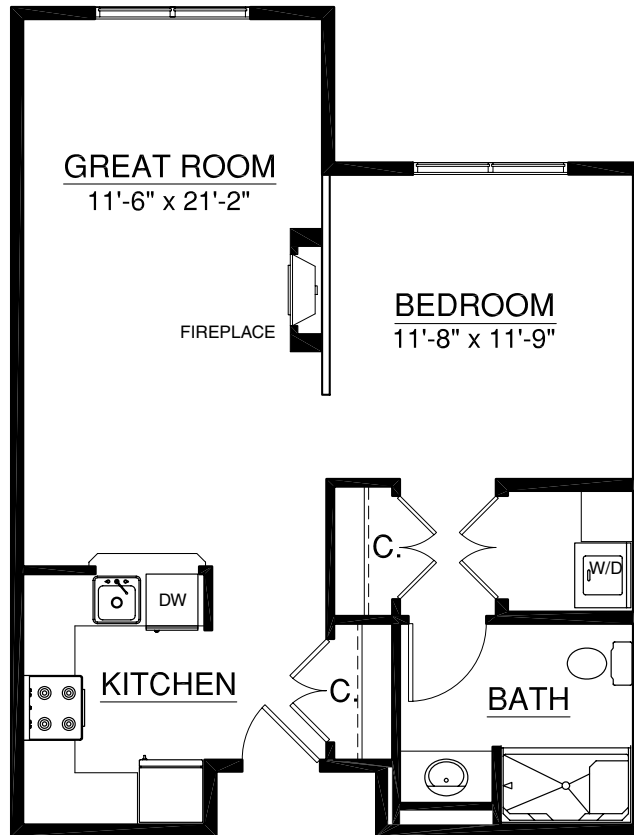

# Terrace Lodge Homes

**Plan H**  
 658 sq. ft.  
 1 Bedroom | 1 Bath

For illustration purposes only. Square footage, actual room sizes, and features may vary. See construction documents.

## HOMES

- 103
- 105
- 203
- 205
- 208
- 303
- 305

# Terrace Lodge Homes

**Plan I**  
689 sq. ft.  
Studio

For illustration purposes only. Square footage, actual room sizes, and features may vary. See construction documents.