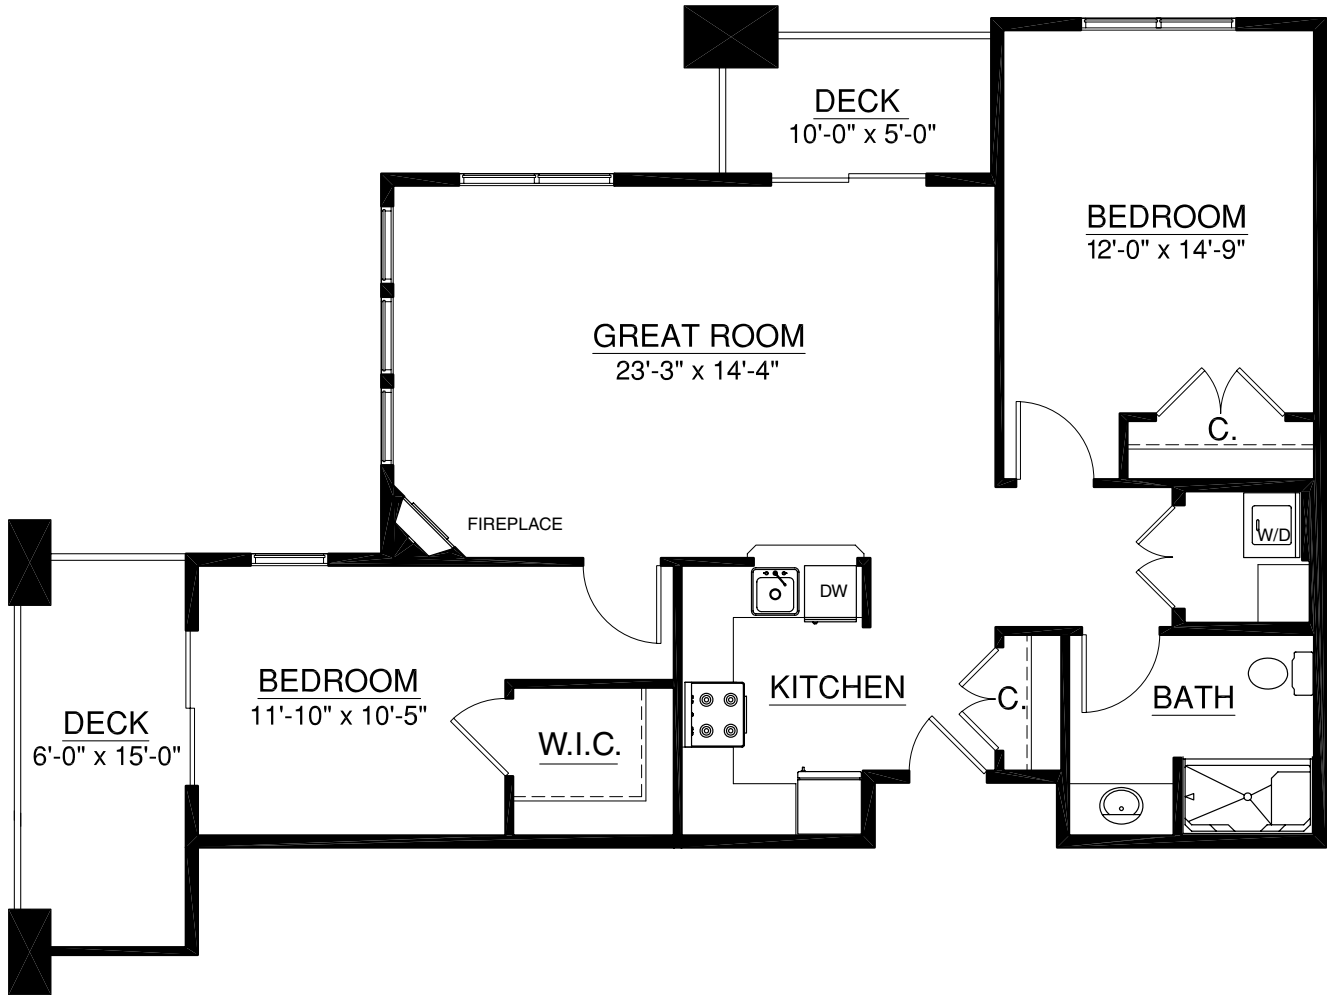

# Terrace Lodge Homes

**Plan J**  
 1,080 sq. ft.  
 2 Bedroom | 1 Bath

For illustration purposes only. Square footage, actual room sizes, and features may vary. See construction documents.

## HOMES

- 101
- 102
- 201
- 202
- 301
- 302