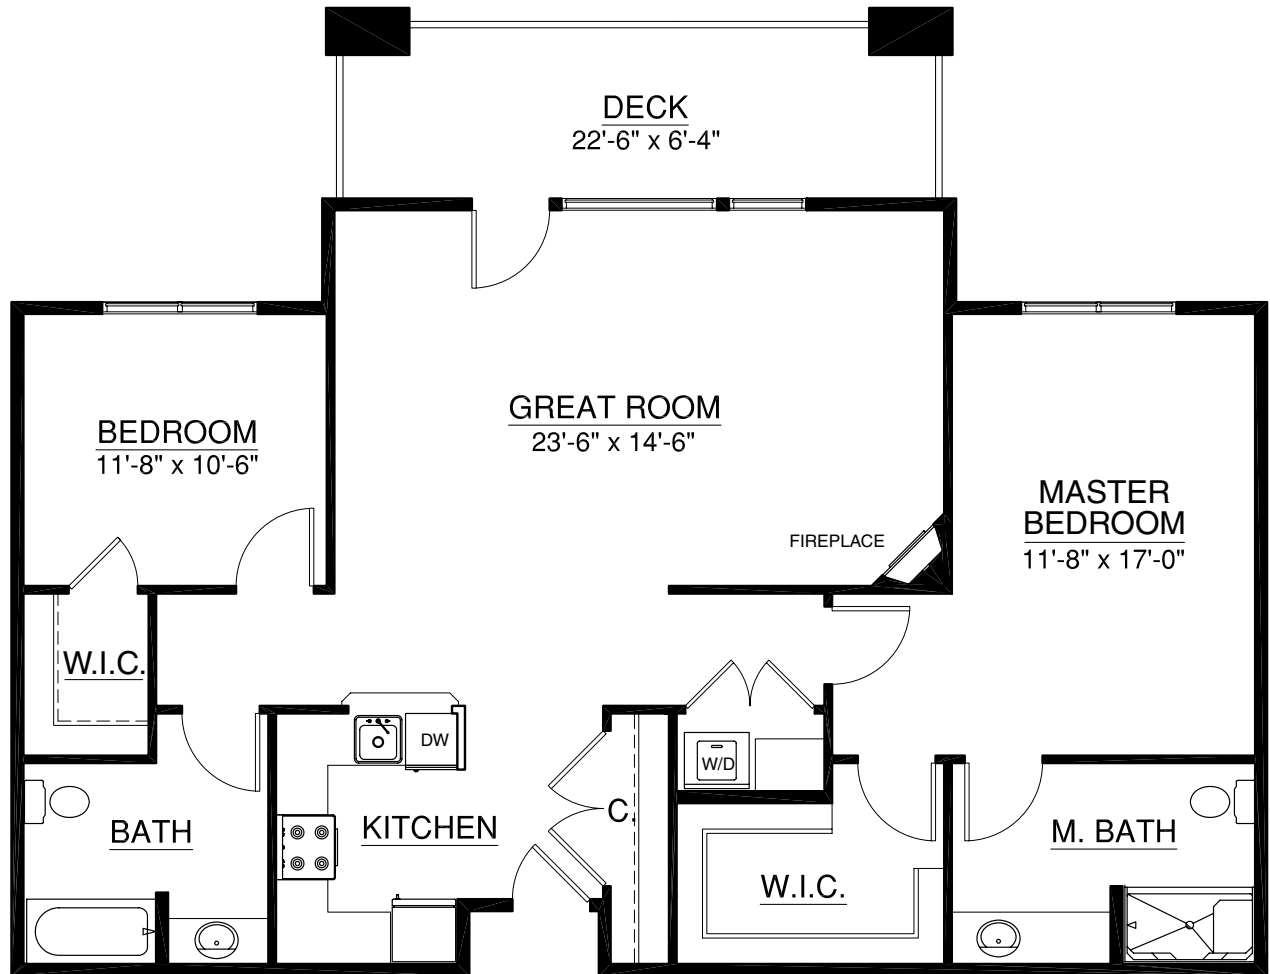

# Terrace Lodge Homes

**Plan P**  
 1,333 sq. ft.  
 2 Bedroom | 2 Bath

For illustration purposes only. Square footage, actual room sizes, and features may vary. See construction documents.

**HOMES**  
 317  
 415