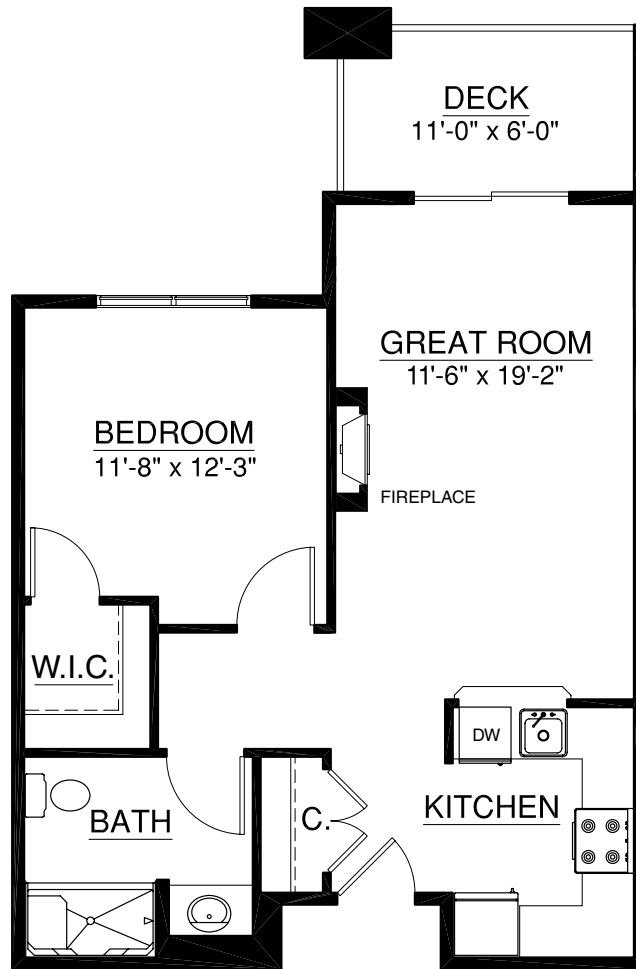

# Terrace Lodge Homes

**Plan H**  
 658 sq. ft.  
 1 Bedroom | 1 Bath

For illustration purposes only. Square footage, actual room sizes, and features may vary. See construction documents.

## HOMES

- 103
- 105
- 203
- 205
- 208
- 303
- 305

# Terrace Lodge Homes

**Plan I**  
689 sq. ft.  
Studio

For illustration purposes only. Square footage, actual room sizes, and features may vary. See construction documents.