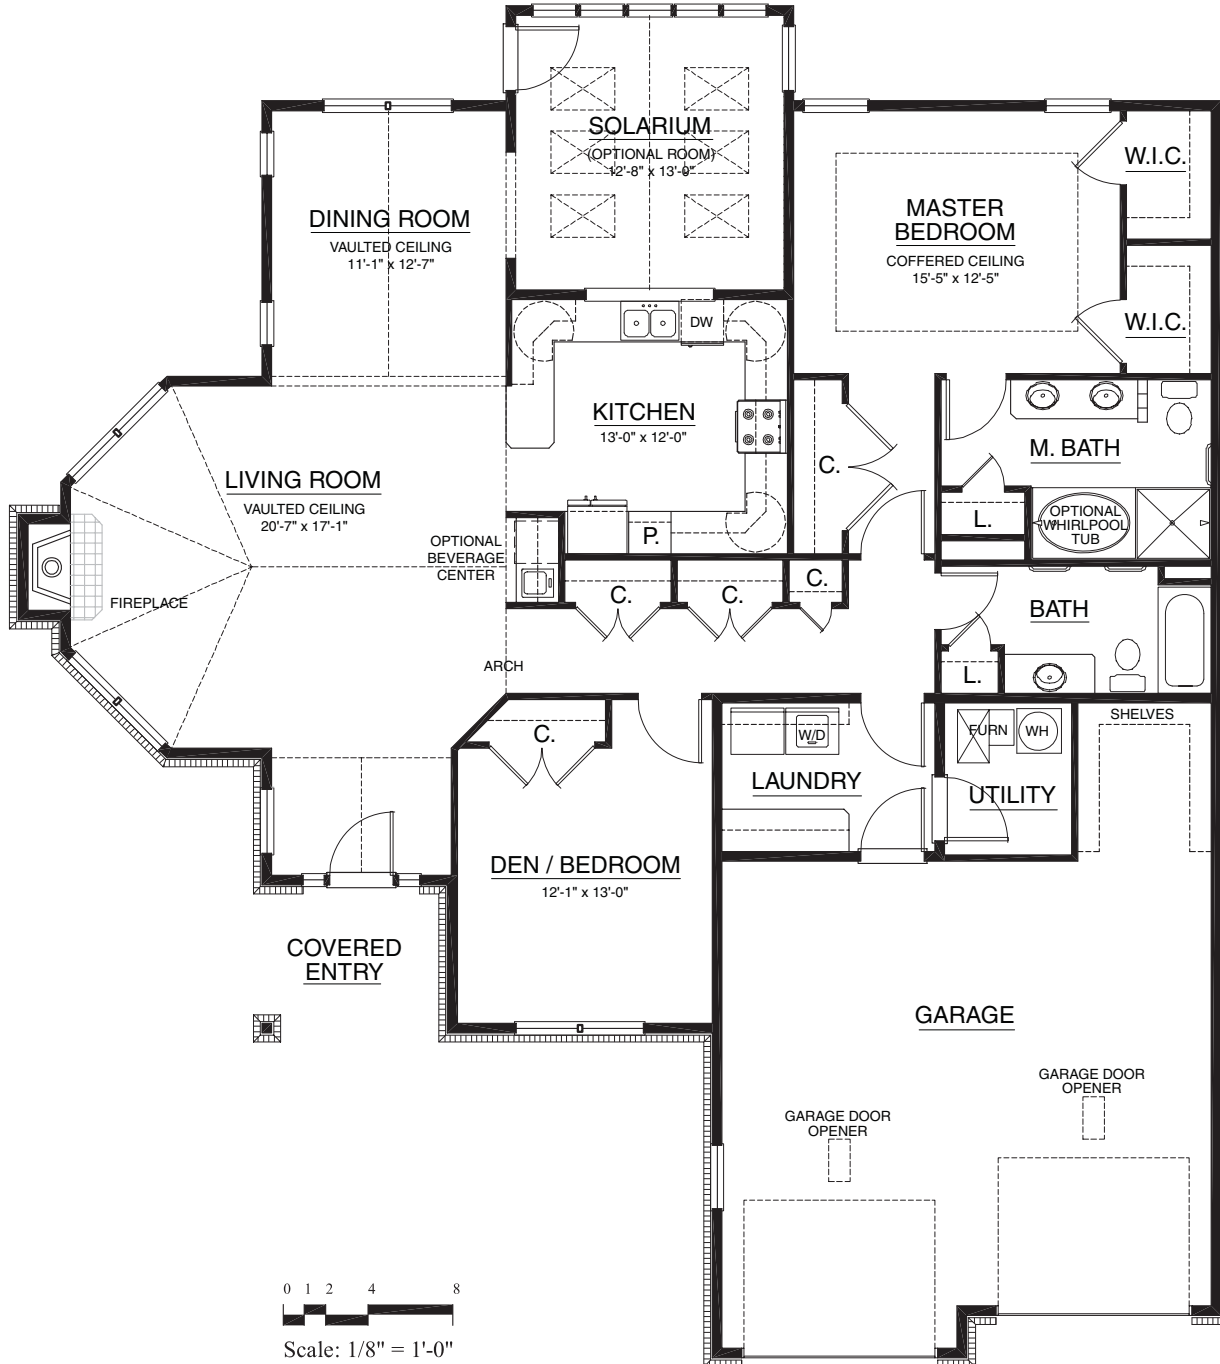

Cottages

The Adams

Main 1,588 sq. ft. • Garage 589 sq. ft.
2 Bedroom | 2 Bath

For illustration purposes only. Square footage, actual room sizes, and features may vary. See construction documents.

Touchmark at Mt. Bachelor Village

19800 SW Touchmark Way | Bend, OR 97702 | 541-383-1414 | 888-231-1113 | TouchmarkBend.com

Cottages

The Roosevelt
 Main 1,840 sq. ft. • Garage 651 sq. ft.
 2 Bedroom | 2 Bath

For illustration purposes only. Square footage, actual room sizes, and features may vary. See construction documents.

Touchmark at Mt. Bachelor Village

19800 SW Touchmark Way | Bend, OR 97702 | 541-383-1414 | 888-231-1113 | TouchmarkBend.com

Cottages

The Monroe
Main 1,754 sq. ft. • Garage 459 sq. ft.
3 Bedroom | 2 Bath

For illustration purposes only. Square footage, actual room sizes, and features may vary. See construction documents.

Touchmark at Mt. Bachelor Village

19800 SW Touchmark Way | Bend, OR 97702 | 541-383-1414 | 888-231-1113 | TouchmarkBend.com

Cottages

The Truman
Main 1,978 sq. ft. • Garage 620 sq. ft.
3 Bedroom | 2 Bath

For illustration purposes only. Square footage, actual room sizes, and features may vary. See construction documents.