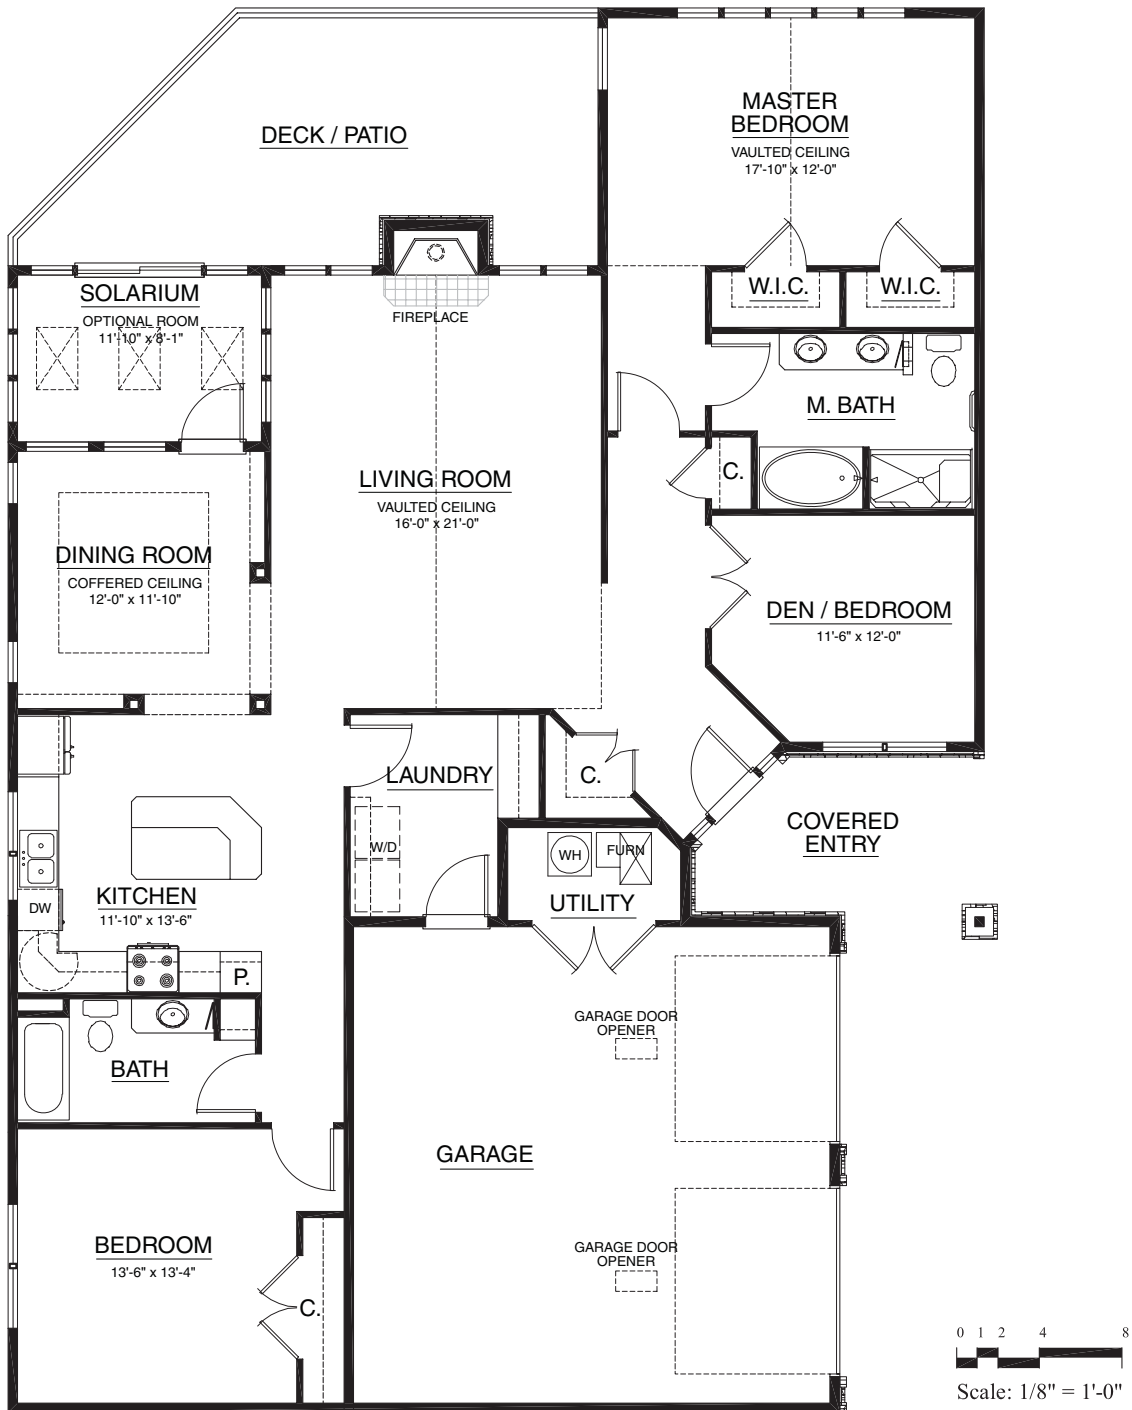

Cottages

The Adams

Main 1,588 sq. ft. • Garage 589 sq. ft.
2 Bedroom | 2 Bath

For illustration purposes only. Square footage, actual room sizes, and features may vary. See construction documents.

Touchmark at Mt. Bachelor Village

19800 SW Touchmark Way | Bend, OR 97702 | 541-383-1414 | 888-231-1113 | TouchmarkBend.com

Cottages

The Roosevelt
 Main 1,840 sq. ft. • Garage 651 sq. ft.
 2 Bedroom | 2 Bath

For illustration purposes only. Square footage, actual room sizes, and features may vary. See construction documents.

Touchmark at Mt. Bachelor Village

19800 SW Touchmark Way | Bend, OR 97702 | 541-383-1414 | 888-231-1113 | TouchmarkBend.com

Cottages

The Monroe
Main 1,754 sq. ft. • Garage 459 sq. ft.
3 Bedroom | 2 Bath

For illustration purposes only. Square footage, actual room sizes, and features may vary. See construction documents.

Touchmark at Mt. Bachelor Village

19800 SW Touchmark Way | Bend, OR 97702 | 541-383-1414 | 888-231-1113 | TouchmarkBend.com

Cottages

The Truman
Main 1,978 sq. ft. • Garage 620 sq. ft.
3 Bedroom | 2 Bath

For illustration purposes only. Square footage, actual room sizes, and features may vary. See construction documents.