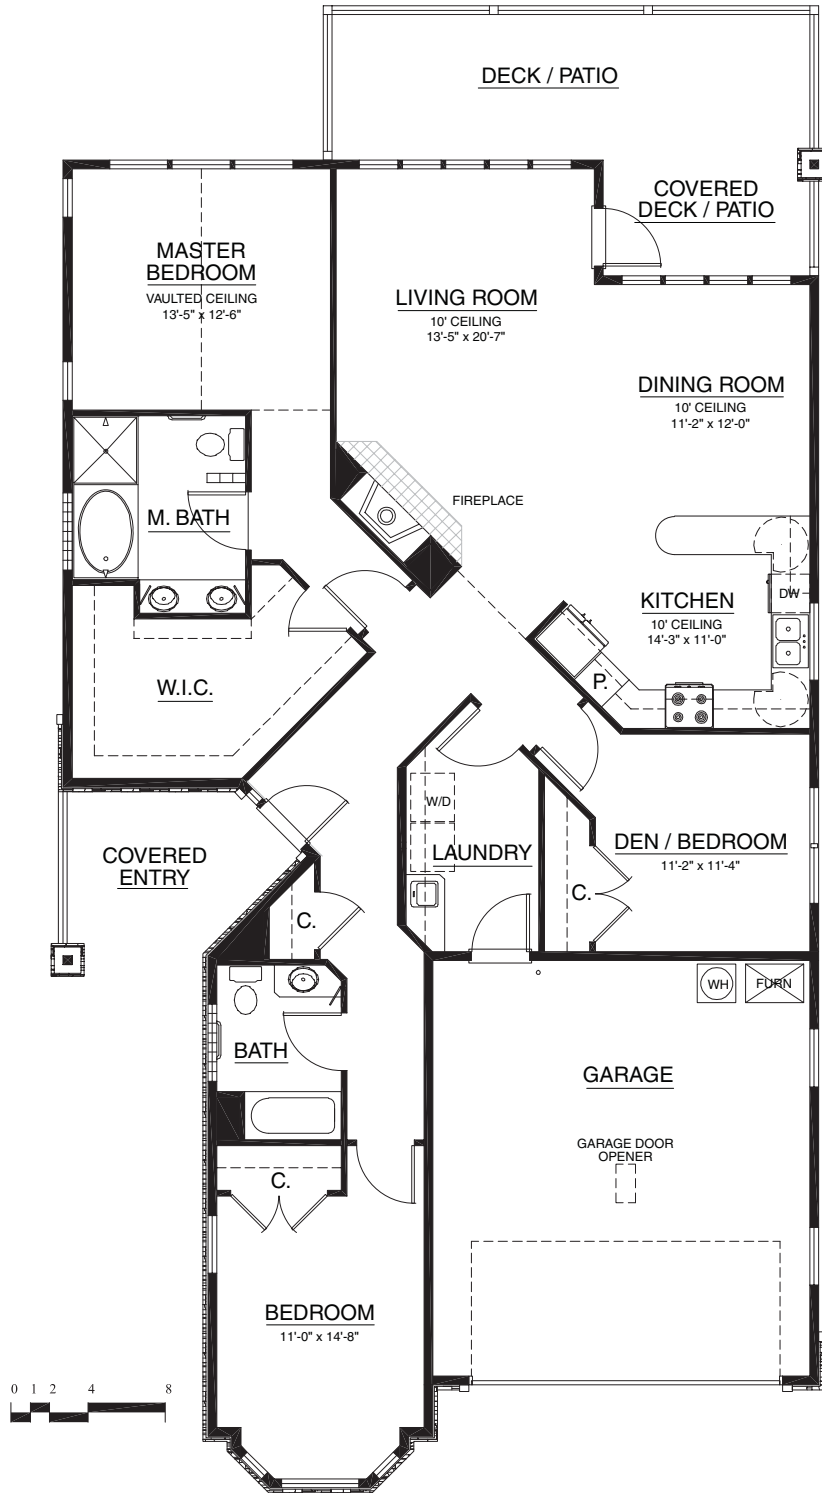

Cottages

The Adams

Main 1,588 sq. ft. • Garage 589 sq. ft.
2 Bedroom | 2 Bath

For illustration purposes only. Square footage, actual room sizes, and features may vary. See construction documents.

Touchmark at Mt. Bachelor Village

19800 SW Touchmark Way | Bend, OR 97702 | 541-383-1414 | 888-231-1113 | TouchmarkBend.com

Cottages

The Roosevelt
 Main 1,840 sq. ft. • Garage 651 sq. ft.
 2 Bedroom | 2 Bath

For illustration purposes only. Square footage, actual room sizes, and features may vary. See construction documents.

Touchmark at Mt. Bachelor Village

19800 SW Touchmark Way | Bend, OR 97702 | 541-383-1414 | 888-231-1113 | TouchmarkBend.com

Cottages

The Monroe
Main 1,754 sq. ft. • Garage 459 sq. ft.
3 Bedroom | 2 Bath

For illustration purposes only. Square footage, actual room sizes, and features may vary. See construction documents.

Touchmark at Mt. Bachelor Village

19800 SW Touchmark Way | Bend, OR 97702 | 541-383-1414 | 888-231-1113 | TouchmarkBend.com

Cottages

The Truman
Main 1,978 sq. ft. • Garage 620 sq. ft.
3 Bedroom | 2 Bath

For illustration purposes only. Square footage, actual room sizes, and features may vary. See construction documents.