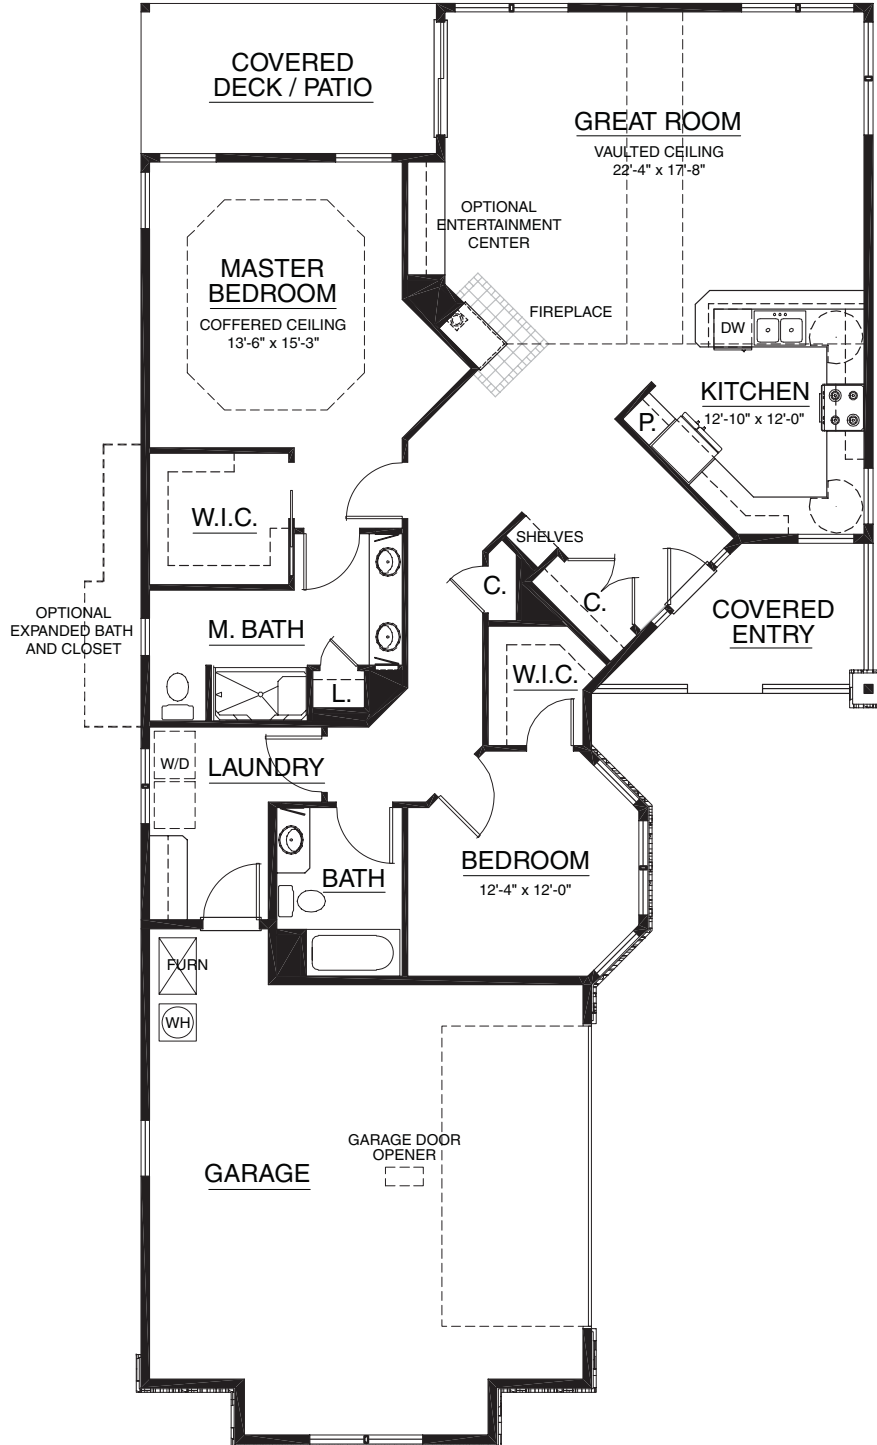

Cottages

The Adams

Main 1,588 sq. ft. • Garage 589 sq. ft.
2 Bedroom | 2 Bath

For illustration purposes only. Square footage, actual room sizes, and features may vary. See construction documents.

Touchmark at Mt. Bachelor Village

19800 SW Touchmark Way | Bend, OR 97702 | 541-383-1414 | 888-231-1113 | TouchmarkBend.com

Cottages

The Roosevelt
 Main 1,840 sq. ft. • Garage 651 sq. ft.
 2 Bedroom | 2 Bath

For illustration purposes only. Square footage, actual room sizes, and features may vary. See construction documents.

Touchmark at Mt. Bachelor Village

19800 SW Touchmark Way | Bend, OR 97702 | 541-383-1414 | 888-231-1113 | TouchmarkBend.com

Cottages

The Monroe
Main 1,754 sq. ft. • Garage 459 sq. ft.
3 Bedroom | 2 Bath

For illustration purposes only. Square footage, actual room sizes, and features may vary. See construction documents.

Touchmark at Mt. Bachelor Village

19800 SW Touchmark Way | Bend, OR 97702 | 541-383-1414 | 888-231-1113 | TouchmarkBend.com

Cottages

The Truman
Main 1,978 sq. ft. • Garage 620 sq. ft.
3 Bedroom | 2 Bath

For illustration purposes only. Square footage, actual room sizes, and features may vary. See construction documents.