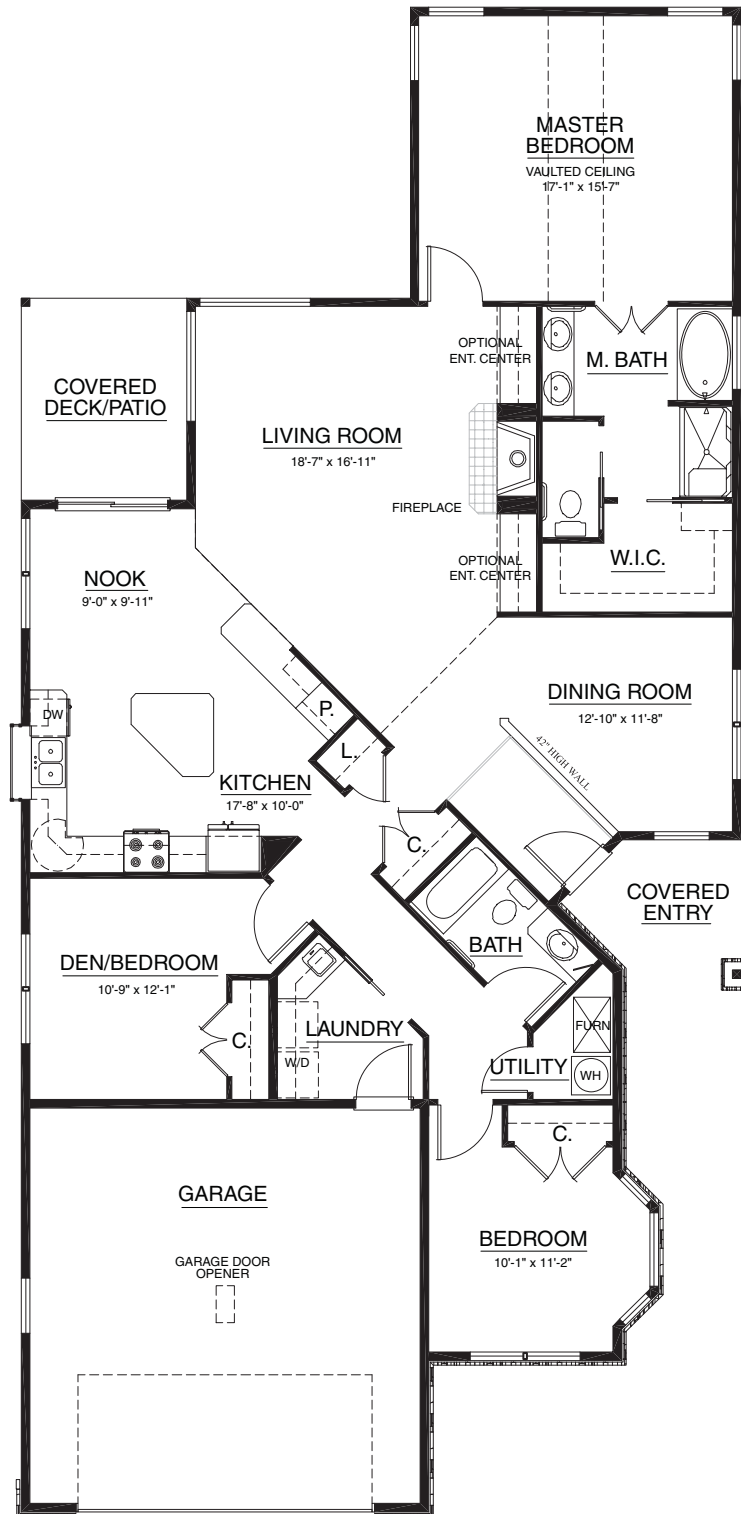

Cottages

The Adams

Main 1,588 sq. ft. • Garage 589 sq. ft.
2 Bedroom | 2 Bath

For illustration purposes only. Square footage, actual room sizes, and features may vary. See construction documents.

Touchmark at Mt. Bachelor Village

19800 SW Touchmark Way | Bend, OR 97702 | 541-383-1414 | 888-231-1113 | TouchmarkBend.com

Cottages

The Roosevelt
 Main 1,840 sq. ft. • Garage 651 sq. ft.
 2 Bedroom | 2 Bath

For illustration purposes only. Square footage, actual room sizes, and features may vary. See construction documents.

For illustration purposes only. Square footage, actual room sizes, and features may vary. See construction documents.

Touchmark at Mt. Bachelor Village

19800 SW Touchmark Way | Bend, OR 97702 | 541-383-1414 | 888-231-1113 | TouchmarkBend.com

Cottages

The Hamilton
Main 1,953 sq. ft. • Garage 498 sq. ft.
3 Bedroom | 2 Bath

For illustration purposes only. Square footage, actual room sizes, and features may vary. See construction documents.

Touchmark at Mt. Bachelor Village